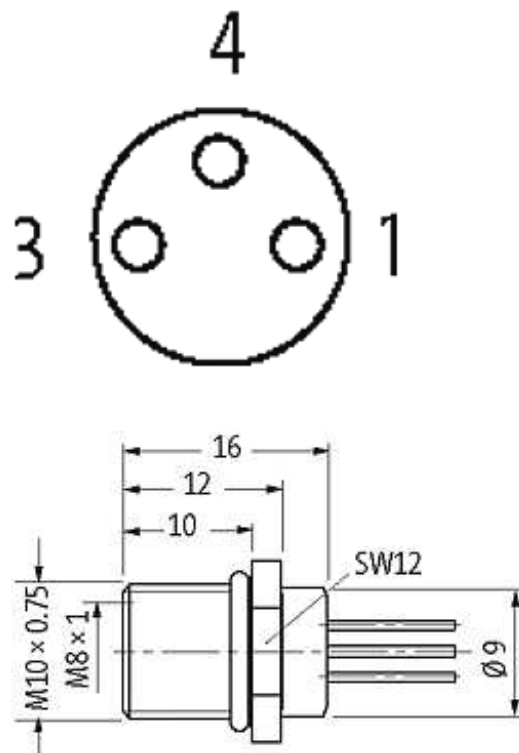

M8 FEMALE FLANGE PLUG REAR MOUNT

TPE wires 3x0.25 0.2m

Rear mounting
Mounting nut
Flange M8 female
with multi-strand wire
3-pole

[Link to Product](#)**Illustration**

Female

Product may differ from Image

Form

Form 08575

Cables

Cable number	970
No./diameter of wires	3 × 0.25 mm ²
Wire isolation	PP (br, bk, bl)
Shore hardness outer jacket	70 ± 5D
Outer Ø	approx. 1.25 mm
Bend radius (fixed)	5 × outer Ø
Bend radius (moving)	10 × outer Ø
Temperature range (fixed)	-40...+80 °C
Temperature range (mobile)	-25...+80 °C

General data

Temperature range -25...+85 °C

Technical Data

Operating voltage	max. 60 V AC/DC
Operating current per contact	max. 4 A
Locking of ports	Screw thread M8 × 1 mm (recommended torque 0.4 Nm) self-securing

Protection IP66K, IP67 inserted and tightened (EN 60529)

Commercial data

country of origin	DE
customs tariff number	85444290
minimum order quantity	1