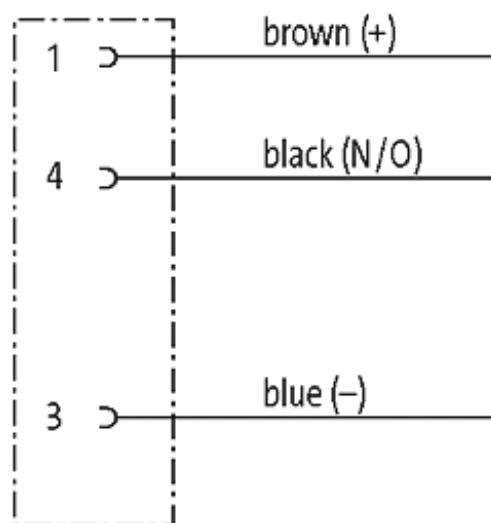

M8 FEMALE FLANGE PLUG REAR MOUNT

TPE wires 3x0.25 0.2m

Rear mounting
Mounting nut
Flange M8 female
with multi-strand wire
3-pole

[Link to Product](#)**Illustration**

Female

Product may differ from Image

Form

Form 08575

Cables

Cable number	970
No./diameter of wires	3 × 0.25 mm ²
Wire isolation	PP (br, bk, bl)
Shore hardness outer jacket	70 ± 5D
Outer Ø	approx. 1.25 mm
Bend radius (fixed)	5 × outer Ø
Bend radius (moving)	10 × outer Ø
Temperature range (fixed)	-40...+80 °C
Temperature range (mobile)	-25...+80 °C

General data

Temperature range -25...+85 °C

Technical Data

Operating voltage	max. 60 V AC/DC
Operating current per contact	max. 4 A
Locking of ports	Screw thread M8 × 1 mm (recommended torque 0.4 Nm) self-securing