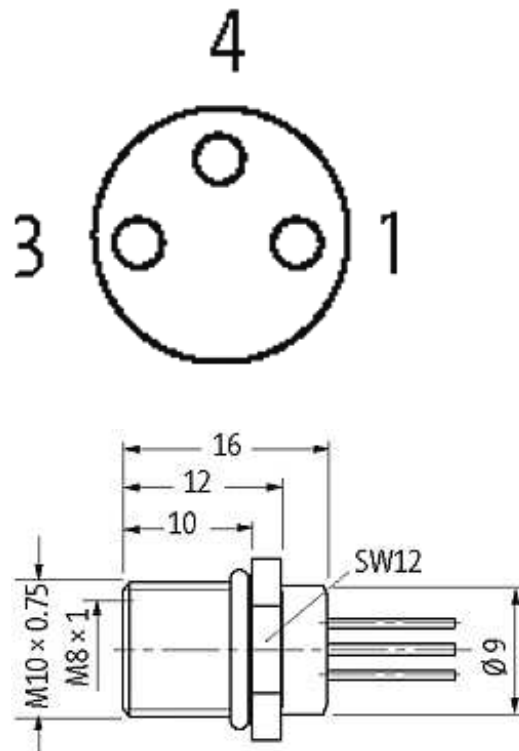

M8 FEMALE FLANGE PLUG REAR MOUNT

TPE wires 3x0.25 0.5m

Flange M8 female
3-pole
Rear mounting
Mounting nut
with multi-strand wire

[Link to Product](#)**Illustration**

Female

Product may differ from Image

Form

Form 08575

Cables

Cable number	970
No./diameter of wires	3 × 0.25 mm ²
Wire isolation	PP (br, bk, bl)
Shore hardness outer jacket	70 ± 5D
Outer Ø	approx. 1.25 mm
Bend radius (fixed)	5 × outer Ø
Bend radius (moving)	10 × outer Ø
Temperature range (fixed)	-40...+80 °C
Temperature range (mobile)	-25...+80 °C

General data

Temperature range -25...+85 °C

Technical Data

Operating voltage	max. 60 V AC/DC
Operating current per contact	max. 4 A
Locking of ports	Screw thread M8 × 1 mm (recommended torque 0.4 Nm) self-securing

Protection IP66K, IP67 inserted and tightened (EN 60529)

Commercial data

country of origin	DE
customs tariff number	85444290
minimum order quantity	1