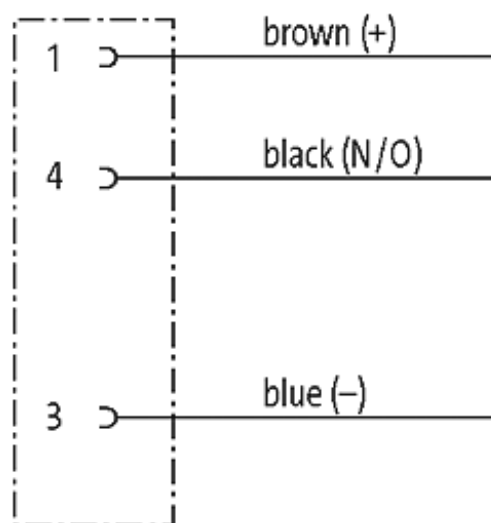

M8 FEMALE FLANGE PLUG REAR MOUNT

TPE wires 3x0.25 0.5m

Flange M8 female
3-pole
Rear mounting
Mounting nut
with multi-strand wire

[Link to Product](#)**Illustration**

Female

Product may differ from Image

Form

Form 08575

Cables

Cable number	970
No./diameter of wires	3 × 0.25 mm ²
Wire isolation	PP (br, bk, bl)
Shore hardness outer jacket	70 ± 5D
Outer Ø	approx. 1.25 mm
Bend radius (fixed)	5 × outer Ø
Bend radius (moving)	10 × outer Ø
Temperature range (fixed)	-40...+80 °C
Temperature range (mobile)	-25...+80 °C

General data

Temperature range -25...+85 °C

Technical Data

Operating voltage	max. 60 V AC/DC
Operating current per contact	max. 4 A
Locking of ports	Screw thread M8 × 1 mm (recommended torque 0.4 Nm) self-securing