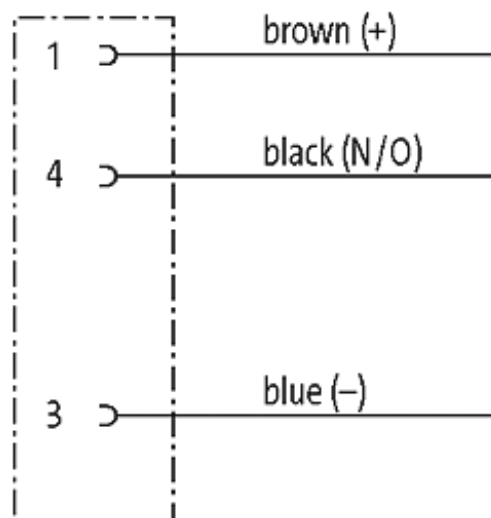

**M8 FEMALE FLANGE PLUG REAR MOUNT**

TPE wires 3x0.25 1m

Flange M8 female  
4-pole  
3-pole  
Rear mounting  
Mounting nut  
with multi-strand wire

[Link to Product](#)**Illustration**

# Female

1	↷	brown (+)
2	↷	white (N/C)
4	↷	black (N/O)
3	↷	blue (-)

# Female

Product may differ from Image