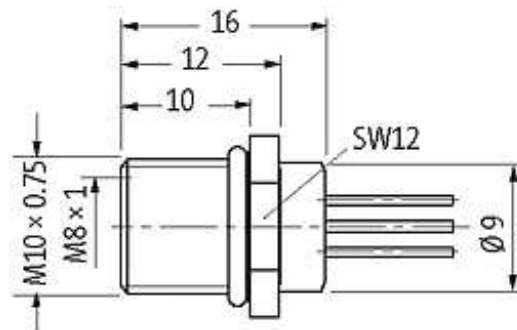

Female

1	↷	brown (+)
2	↷	white (N/C)
4	↷	black (N/O)
3	↷	blue (-)