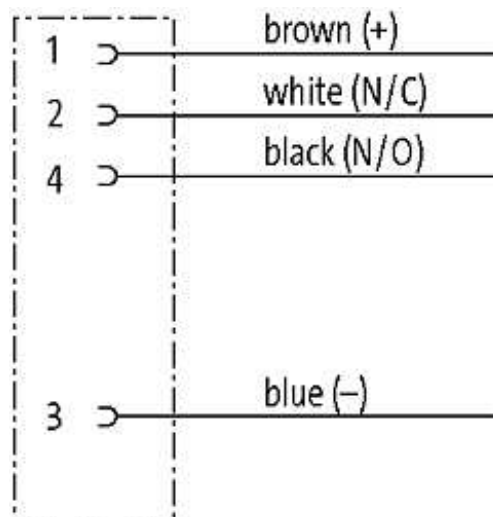

M8 FEMALE FLANGE PLUG A CODED FRONT MOUNT

PP-wires 4x0.25 0.2m

Front mounting
Flange M8 female
with multi-strand wire
4-pole

[Link to Product](#)**Illustration**

Female

Product may differ from Image

Form

Form 08581

Cables

Cable number	969
No./diameter of wires	4 × 0.25 mm ²
Wire isolation	PP (br, wh, bl, bk)
Shore hardness outer jacket	70 ± 5D
Outer Ø	approx. 1.25 mm
Bend radius (fixed)	5 × outer Ø
Bend radius (moving)	10 × outer Ø
Temperature range (fixed)	-40...+80 °C
Temperature range (mobile)	-25...+80 °C

General data

Temperature range -25...+85 °C

Technical Data

Operating voltage	max. 30 V AC/DC
Operating current per contact	max. 4 A
Locking of ports	Screw thread M8 × 1 mm (recommended torque 0.4 Nm) self-securing

Protection IP66K, IP67 inserted and tightened (EN 60529)

Commercial data

country of origin	DE
customs tariff number	85444290
minimum order quantity	1