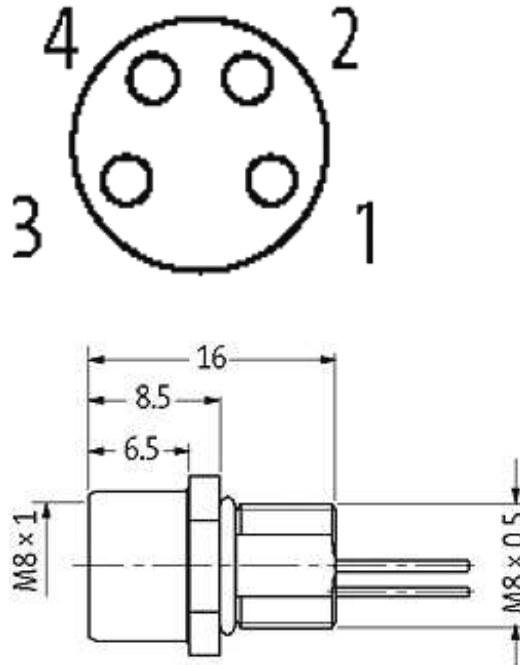

M8 FEMALE FLANGE PLUG A CODED FRONT MOUNT

PP-wires 4x0.25 0.2m

Front mounting
Flange M8 female
with multi-strand wire
4-pole

[Link to Product](#)**Illustration**

Female

Product may differ from Image

Form

Form 08581

Cables

Cable number	969
No./diameter of wires	4 × 0.25 mm ²
Wire isolation	PP (br, wh, bl, bk)
Shore hardness outer jacket	70 ± 5D
Outer Ø	approx. 1.25 mm
Bend radius (fixed)	5 × outer Ø
Bend radius (moving)	10 × outer Ø
Temperature range (fixed)	-40...+80 °C
Temperature range (mobile)	-25...+80 °C

General data

Temperature range -25...+85 °C

Technical Data

Operating voltage	max. 30 V AC/DC
Operating current per contact	max. 4 A
Locking of ports	Screw thread M8 × 1 mm (recommended torque 0.4 Nm) self-securing

Protection IP66K, IP67 inserted and tightened (EN 60529)

Commercial data

country of origin	DE
customs tariff number	85444290
minimum order quantity	1