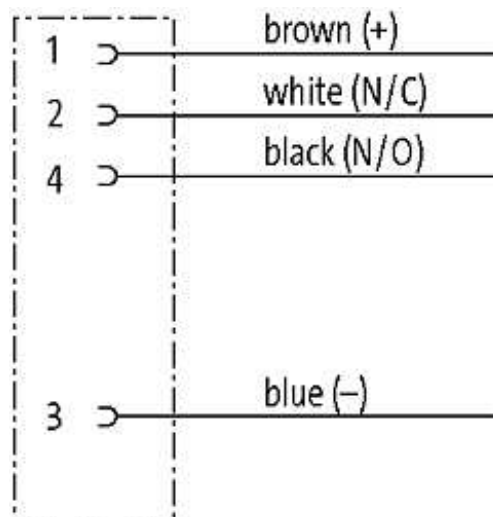

M8 FEMALE FLANGE PLUG A CODED FRONT MOUNT

PP-wires 4x0.25 0.5m

Front mounting
Flange M8 female
with multi-strand wire
4-pole

[Link to Product](#)**Illustration**

Female

Product may differ from Image

Form

Form 08581

Cables

Cable number	969
No./diameter of wires	4 × 0.25 mm ²
Wire isolation	PP (br, wh, bl, bk)
Shore hardness outer jacket	70 ± 5D
Outer Ø	approx. 1.25 mm
Bend radius (fixed)	5 × outer Ø
Bend radius (moving)	10 × outer Ø
Temperature range (fixed)	-40...+80 °C
Temperature range (mobile)	-25...+80 °C

General data

Temperature range -25...+85 °C

Technical Data

Operating voltage	max. 30 V AC/DC
Operating current per contact	max. 4 A
Locking of ports	Screw thread M8 × 1 mm (recommended torque 0.4 Nm) self-securing

Protection IP66K, IP67 inserted and tightened (EN 60529)

Commercial data

country of origin	DE
customs tariff number	85444290
minimum order quantity	1