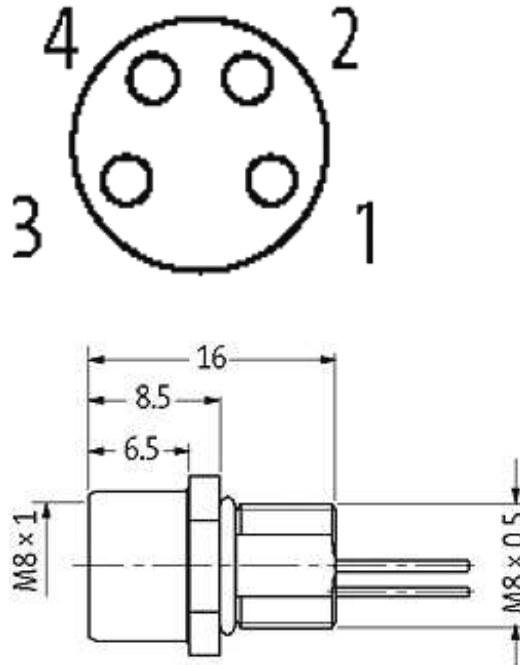

M8 FEMALE FLANGE PLUG A CODED FRONT MOUNT

PP-wires 4x0.25 0.5m

Front mounting
Flange M8 female
with multi-strand wire
4-pole

[Link to Product](#)**Illustration**

Female

Product may differ from Image

Form

Form 08581

Cables

Cable number	969
No./diameter of wires	4 × 0.25 mm ²
Wire isolation	PP (br, wh, bl, bk)
Shore hardness outer jacket	70 ± 5D
Outer Ø	approx. 1.25 mm
Bend radius (fixed)	5 × outer Ø
Bend radius (moving)	10 × outer Ø
Temperature range (fixed)	-40...+80 °C
Temperature range (mobile)	-25...+80 °C

General data

Temperature range -25...+85 °C

Technical Data

Operating voltage	max. 30 V AC/DC
Operating current per contact	max. 4 A
Locking of ports	Screw thread M8 × 1 mm (recommended torque 0.4 Nm) self-securing

Protection IP66K, IP67 inserted and tightened (EN 60529)

Commercial data

country of origin	DE
customs tariff number	85444290
minimum order quantity	1