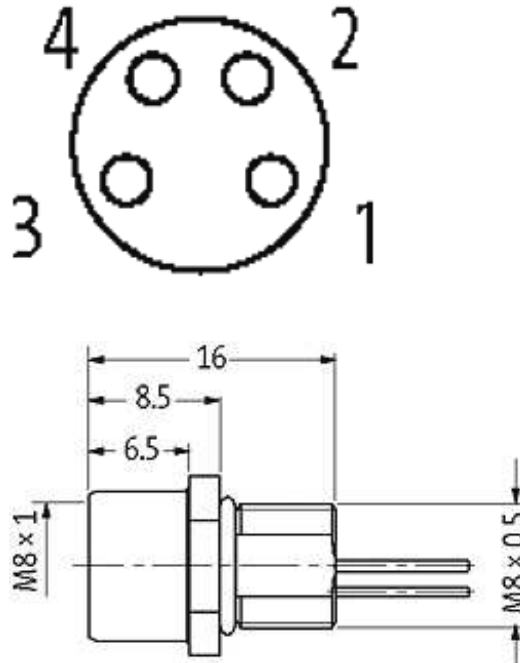

M8 FEMALE FLANGE PLUG A CODED FRONT MOUNT

PP-wires 4x0.25 1m

Front mounting
Flange M8 female
with multi-strand wire
4-pole

[Link to Product](#)**Illustration**

Female

Product may differ from Image

Form

Form 08581

Cables

Cable number	969
No./diameter of wires	4 × 0.25 mm ²
Wire isolation	PP (br, wh, bl, bk)
Shore hardness outer jacket	70 ± 5D
Outer Ø	approx. 1.25 mm
Bend radius (fixed)	5 × outer Ø
Bend radius (moving)	10 × outer Ø
Temperature range (fixed)	-40...+80 °C
Temperature range (mobile)	-25...+80 °C

General data

Temperature range -25...+85 °C

Technical Data

Operating voltage	max. 30 V AC/DC
Operating current per contact	max. 4 A
Locking of ports	Screw thread M8 × 1 mm (recommended torque 0.4 Nm) self-securing

Protection IP66K, IP67 inserted and tightened (EN 60529)

Commercial data

country of origin	DE
customs tariff number	85444290
minimum order quantity	1