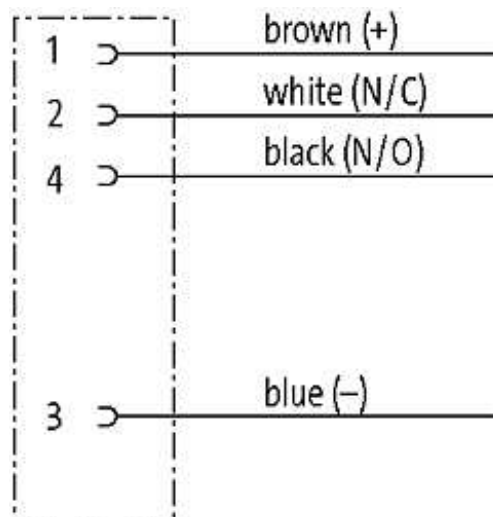

M8 FEMALE FLANGE PLUG A CODED FRONT MOUNT

PP-wires 4x0.25 1m

Front mounting
Flange M8 female
with multi-strand wire
4-pole

[Link to Product](#)**Illustration**

Female

Product may differ from Image

Form

Form 08581

Cables

Cable number	969
No./diameter of wires	4 × 0.25 mm ²
Wire isolation	PP (br, wh, bl, bk)
Shore hardness outer jacket	70 ± 5D
Outer Ø	approx. 1.25 mm
Bend radius (fixed)	5 × outer Ø
Bend radius (moving)	10 × outer Ø
Temperature range (fixed)	-40...+80 °C
Temperature range (mobile)	-25...+80 °C

General data

Temperature range -25...+85 °C

Technical Data

Operating voltage	max. 30 V AC/DC
Operating current per contact	max. 4 A
Locking of ports	Screw thread M8 × 1 mm (recommended torque 0.4 Nm) self-securing

Protection IP66K, IP67 inserted and tightened (EN 60529)

Commercial data

country of origin	DE
customs tariff number	85444290
minimum order quantity	1