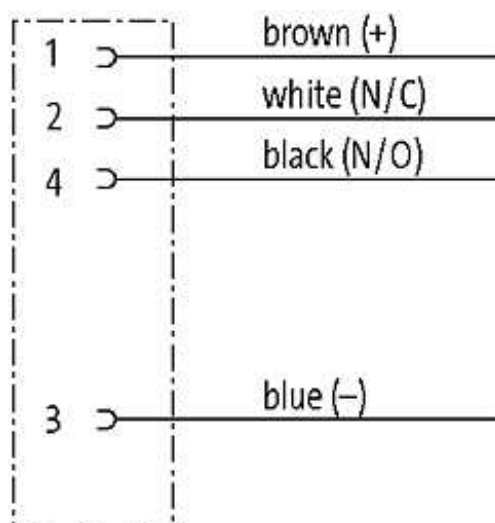

M8 female receptacle front mount incl. nut

wires PP 4x0,25 0,5m

Flange M8 female
4-pole
Front mounting
Mounting nut
with multi-strand wire

[Link to Product](#)**Illustration**

Female

Product may differ from Image

Form

Form 08583

Cables

Cable number	969
No./diameter of wires	4 × 0.25 mm ²
Wire isolation	PP (br, wh, bl, bk)
Shore hardness outer jacket	70 ± 5D
Outer Ø	approx. 1.25 mm
Bend radius (fixed)	5 × outer Ø
Bend radius (moving)	10 × outer Ø
Temperature range (fixed)	-40...+80 °C
Temperature range (mobile)	-25...+80 °C

Technical Data

Operating voltage	max. 30 V AC/DC
Operating current per contact	max. 4 A
Locking of ports	Screw thread M8 × 1 mm (recommended torque 0.4 Nm) self-securing
Protection	IP66K, IP67 inserted and tightened (EN 60529)