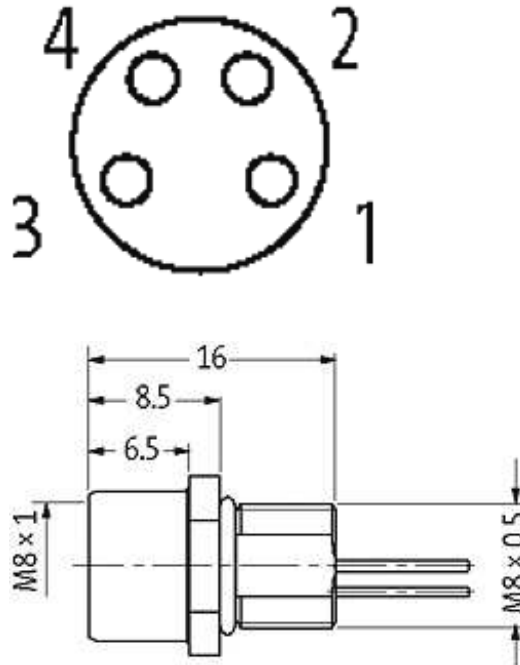

M8 female receptacle front mount incl. nut

wires PP 4x0,25 0,5m

Flange M8 female
4-pole
Front mounting
Mounting nut
with multi-strand wire

[Link to Product](#)**Illustration**

Female

Product may differ from Image

Form

Form 08583

Cables

Cable number	969
No./diameter of wires	4 × 0.25 mm ²
Wire isolation	PP (br, wh, bl, bk)
Shore hardness outer jacket	70 ± 5D
Outer Ø	approx. 1.25 mm
Bend radius (fixed)	5 × outer Ø
Bend radius (moving)	10 × outer Ø
Temperature range (fixed)	-40...+80 °C
Temperature range (mobile)	-25...+80 °C

Technical Data

Operating voltage	max. 30 V AC/DC
Operating current per contact	max. 4 A
Locking of ports	Screw thread M8 × 1 mm (recommended torque 0.4 Nm) self-securing
Protection	IP66K, IP67 inserted and tightened (EN 60529)