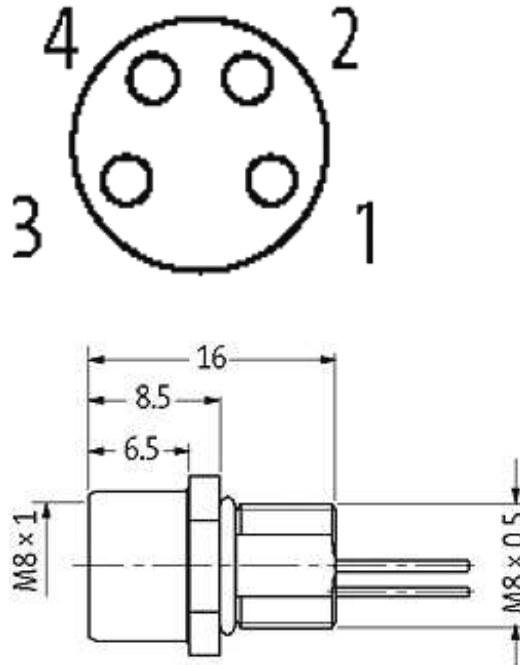

**M8 female receptacle front mount incl. nut**

wires PP 4x0,25 1m

Flange M8 female  
4-pole  
Front mounting  
Mounting nut  
with multi-strand wire

**[Link to Product](#)****Illustration**

# Female

Product may differ from Image

## Cables

Cable number	969
No./diameter of wires	4 × 0.25 mm <sup>2</sup>
Wire isolation	PP (br, wh, bl, bk)
Shore hardness outer jacket	70 ± 5D
Outer Ø	approx. 1.25 mm
Bend radius (fixed)	5 × outer Ø
Bend radius (moving)	10 × outer Ø
Temperature range (fixed)	-40...+80 °C
Temperature range (mobile)	-25...+80 °C

## Technical Data

Operating voltage	max. 30 V AC/DC
Operating current per contact	max. 4 A
Locking of ports	Screw thread M8 × 1 mm (recommended torque 0.4 Nm) self-securing
Protection	IP66K, IP67 inserted and tightened (EN 60529)