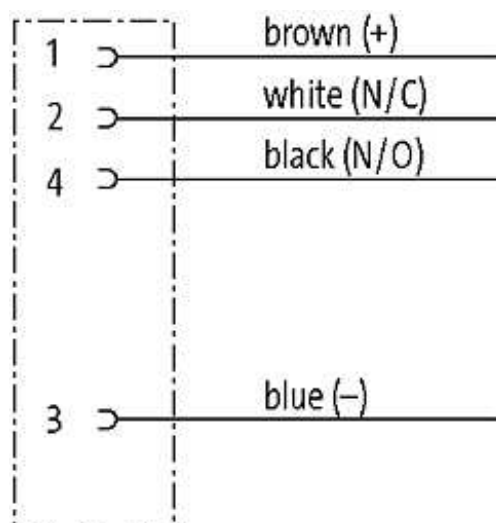

**M8 female receptacle front mount incl. nut**

wires PP 4x0,25 1m

Flange M8 female  
4-pole  
Front mounting  
Mounting nut  
with multi-strand wire

**[Link to Product](#)****Illustration**

# Female

Product may differ from Image