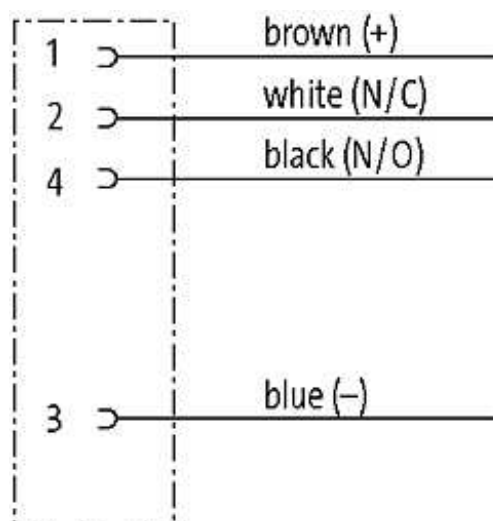

M8 FEMALE FLANGE PLUG REAR MOUNT

PP wires 4x0.25 0.2m

Flange M8 female
4-pole
Rear mounting
Mounting nut
with multi-strand wire

[Link to Product](#)**Illustration**

Female

Product may differ from Image

Form

Form 08575

Cables

Cable number	969
No./diameter of wires	4 × 0.25 mm ²
Wire isolation	PP (br, wh, bl, bk)
Shore hardness outer jacket	70 ± 5D
Outer Ø	approx. 1.25 mm
Bend radius (fixed)	5 × outer Ø
Bend radius (moving)	10 × outer Ø
Temperature range (fixed)	-40...+80 °C
Temperature range (mobile)	-25...+80 °C

General data

Temperature range -25...+85 °C

Technical Data

Operating voltage	max. 30 V AC/DC
Operating current per contact	max. 4 A
Locking of ports	Screw thread M8 × 1 mm (recommended torque 0.4 Nm) self-securing

Protection IP66K, IP67 inserted and tightened (EN 60529)

Commercial data

country of origin	DE
customs tariff number	85444290
minimum order quantity	1