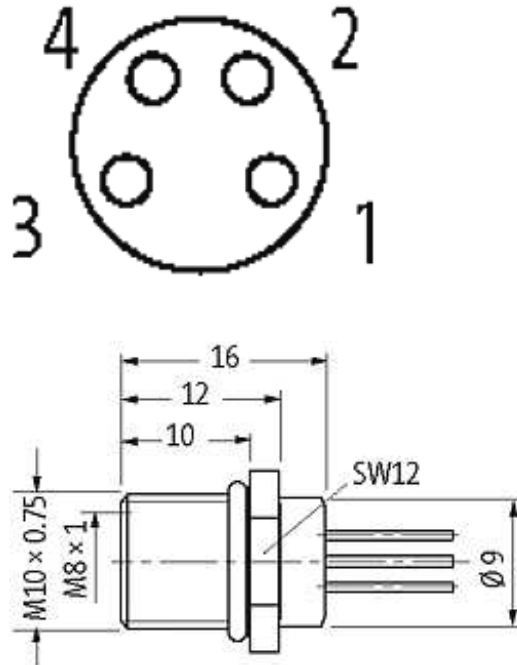

M8 FEMALE FLANGE PLUG REAR MOUNT

PP wires 4x0.25 0.2m

Flange M8 female
4-pole
Rear mounting
Mounting nut
with multi-strand wire

[Link to Product](#)**Illustration**

Female

Product may differ from Image

Form

Form 08575

Cables

Cable number	969
No./diameter of wires	4 × 0.25 mm ²
Wire isolation	PP (br, wh, bl, bk)
Shore hardness outer jacket	70 ± 5D
Outer Ø	approx. 1.25 mm
Bend radius (fixed)	5 × outer Ø
Bend radius (moving)	10 × outer Ø
Temperature range (fixed)	-40...+80 °C
Temperature range (mobile)	-25...+80 °C

General data

Temperature range -25...+85 °C

Technical Data

Operating voltage	max. 30 V AC/DC
Operating current per contact	max. 4 A
Locking of ports	Screw thread M8 × 1 mm (recommended torque 0.4 Nm) self-securing

Protection IP66K, IP67 inserted and tightened (EN 60529)

Commercial data

country of origin	DE
customs tariff number	85444290
minimum order quantity	1