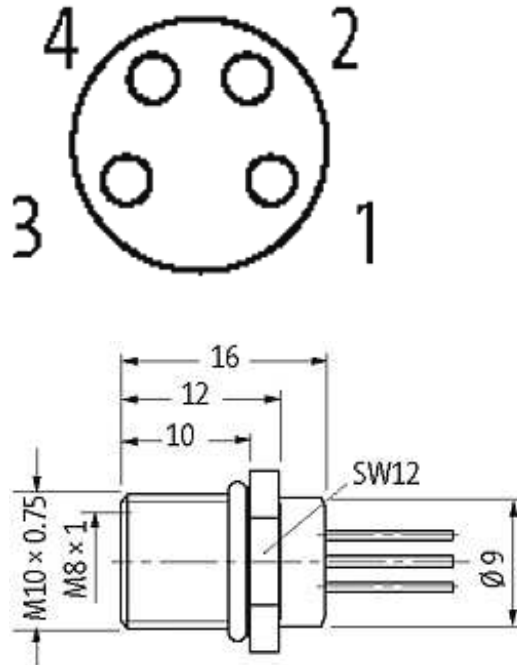

M8 FEMALE FLANGE PLUG REAR MOUNT

PP wires 4x0.25 0.5m

Flange M8 female
4-pole
Rear mounting
Mounting nut
with multi-strand wire

[Link to Product](#)**Illustration**

Female

Product may differ from Image

Form

Form 08575

Cables

Cable number	969
No./diameter of wires	4 × 0.25 mm ²
Wire isolation	PP (br, wh, bl, bk)
Shore hardness outer jacket	70 ± 5D
Outer Ø	approx. 1.25 mm
Bend radius (fixed)	5 × outer Ø
Bend radius (moving)	10 × outer Ø
Temperature range (fixed)	-40...+80 °C
Temperature range (mobile)	-25...+80 °C

General data

Temperature range -25...+85 °C

Technical Data

Operating voltage	max. 30 V AC/DC
Operating current per contact	max. 4 A
Locking of ports	Screw thread M8 × 1 mm (recommended torque 0.4 Nm) self-securing

Protection IP66K, IP67 inserted and tightened (EN 60529)

Commercial data

country of origin	DE
customs tariff number	85444290
minimum order quantity	1