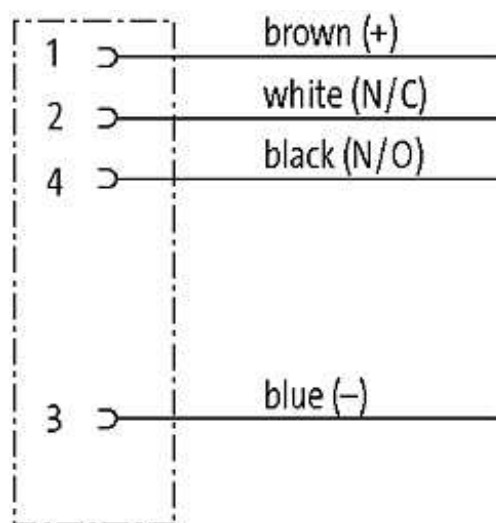

M8 FEMALE FLANGE PLUG REAR MOUNT

PP wires 4x0.25 0.5m

Flange M8 female
4-pole
Rear mounting
Mounting nut
with multi-strand wire

[Link to Product](#)**Illustration**

Female

Product may differ from Image

Form

Form 08575

Cables

Cable number	969
No./diameter of wires	4 × 0.25 mm ²
Wire isolation	PP (br, wh, bl, bk)
Shore hardness outer jacket	70 ± 5D
Outer Ø	approx. 1.25 mm
Bend radius (fixed)	5 × outer Ø
Bend radius (moving)	10 × outer Ø
Temperature range (fixed)	-40...+80 °C
Temperature range (mobile)	-25...+80 °C

General data

Temperature range -25...+85 °C

Technical Data

Operating voltage	max. 30 V AC/DC
Operating current per contact	max. 4 A
Locking of ports	Screw thread M8 × 1 mm (recommended torque 0.4 Nm) self-securing