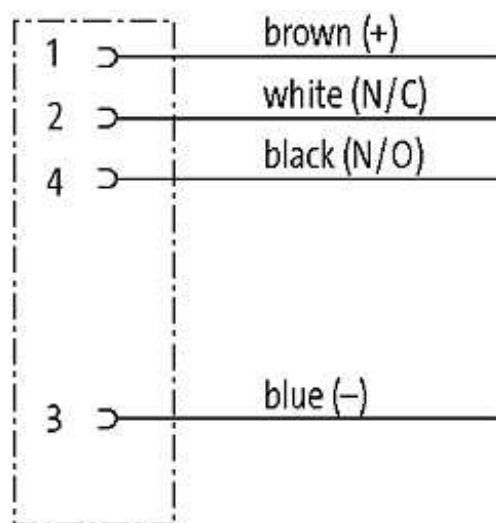

M8 FEMALE FLANGE PLUG REAR MOUNT

PP wires 4x0.25 1m

Flange M8 female
4-pole
Rear mounting
Mounting nut
with multi-strand wire

[Link to Product](#)**Illustration**

Female

Product may differ from Image

Form

Form 08575

Cables

Cable number	969
No./diameter of wires	4 × 0.25 mm ²
Wire isolation	PP (br, wh, bl, bk)
Shore hardness outer jacket	70 ± 5D
Outer Ø	approx. 1.25 mm
Bend radius (fixed)	5 × outer Ø
Bend radius (moving)	10 × outer Ø
Temperature range (fixed)	-40...+80 °C
Temperature range (mobile)	-25...+80 °C

General data

Temperature range -25...+85 °C

Technical Data

Operating voltage	max. 30 V AC/DC
Operating current per contact	max. 4 A
Locking of ports	Screw thread M8 × 1 mm (recommended torque 0.4 Nm) self-securing