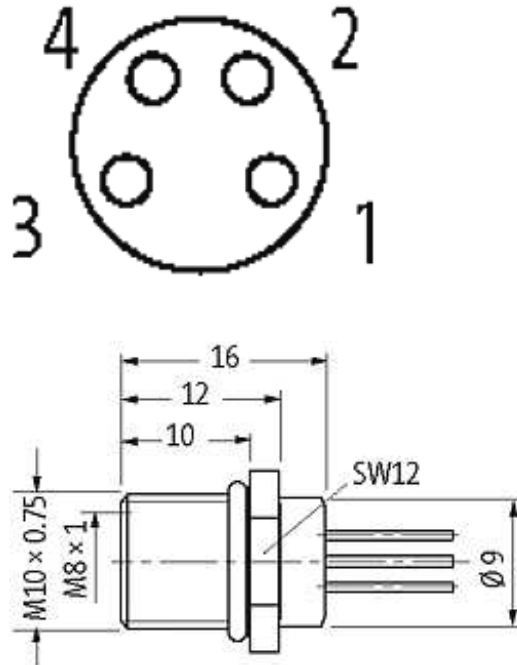

M8 FEMALE FLANGE PLUG REAR MOUNT

PP wires 4x0.25 1m

Flange M8 female
4-pole
Rear mounting
Mounting nut
with multi-strand wire

[Link to Product](#)**Illustration**

Female

Product may differ from Image

Form

Form 08575

Cables

Cable number	969
No./diameter of wires	4 × 0.25 mm ²
Wire isolation	PP (br, wh, bl, bk)
Shore hardness outer jacket	70 ± 5D
Outer Ø	approx. 1.25 mm
Bend radius (fixed)	5 × outer Ø
Bend radius (moving)	10 × outer Ø
Temperature range (fixed)	-40...+80 °C
Temperature range (mobile)	-25...+80 °C

General data

Temperature range -25...+85 °C

Technical Data

Operating voltage	max. 30 V AC/DC
Operating current per contact	max. 4 A
Locking of ports	Screw thread M8 × 1 mm (recommended torque 0.4 Nm) self-securing

Protection IP66K, IP67 inserted and tightened (EN 60529)

Commercial data

country of origin	DE
customs tariff number	85444290
minimum order quantity	1