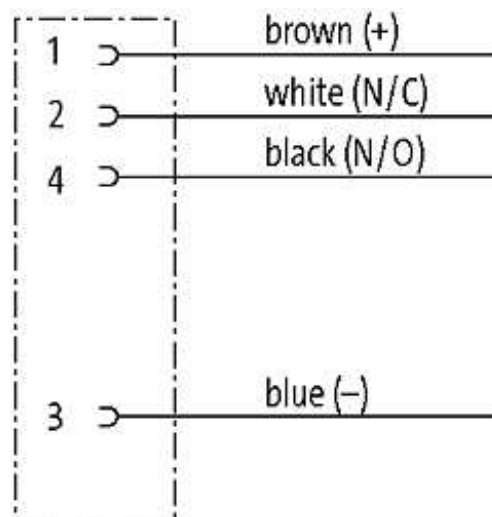

**M12 FEMALE FLANGE PLUG A CODED FRONT MOUNT**

PVC-wires 4X0.34 0.2m

Flange M12 female  
4-pole  
Front mounting  
with multi-strand wire

[Link to Product](#)**Illustration**

# Female

Product may differ from Image