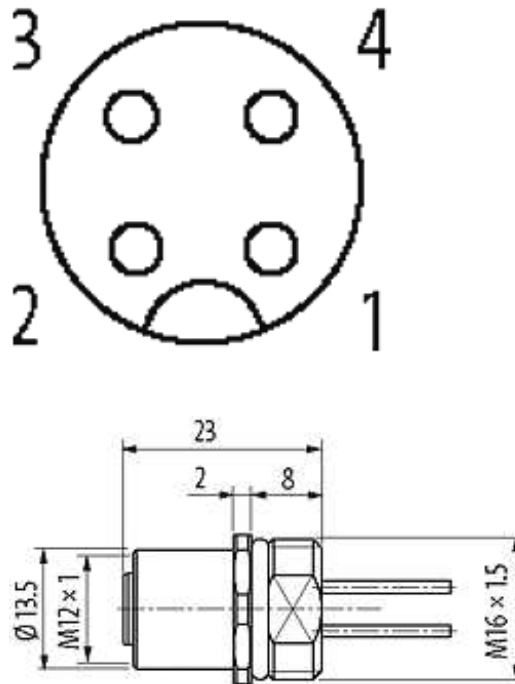

**M12 FEMALE FLANGE PLUG A CODED FRONT MOUNT**

PVC-wires 4X0.34 0.2m

Flange M12 female  
4-pole  
Front mounting  
with multi-strand wire

[Link to Product](#)**Illustration**

# Female

Product may differ from Image

## Cables

Cable number	901
No./diameter of wires	4 × 0.34 mm <sup>2</sup>
Wire isolation	PVC (br, wh, bl, bk)
Shore hardness outer jacket	45 ± 5D
Outer Ø	approx. 1.25 mm
Bend radius (fixed)	5 × outer Ø
Bend radius (moving)	10 × outer Ø
Temperature range (fixed)	-30...+80 °C
Temperature range (mobile)	-5...+80 °C

## Technical Data

Operating voltage	max. 250 V AC/DC
Operating current per contact	max. 4 A
Locking of ports	Screw thread M12 × 1 mm (recommended torque 0.6 Nm) self-securing
Protection	IP66K, IP67 inserted and tightened (EN 60529)