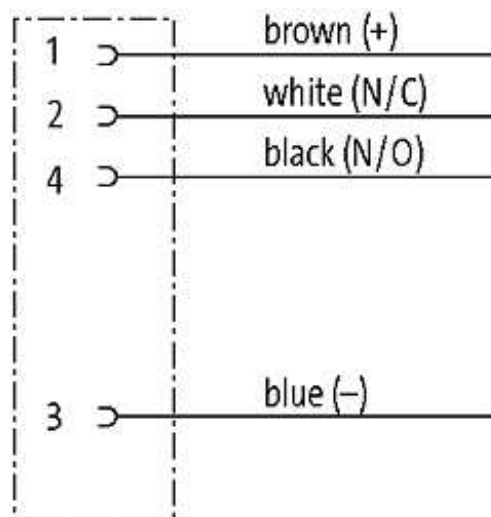

M12 FEMALE FLANGE PLUG A CODED FRONT MOUNT

PVC-wires 4X0.34 0.5m

Flange M12 female
4-pole
Front mounting
with multi-strand wire

[Link to Product](#)**Illustration**

Female

Product may differ from Image

Form

Form 13541

Cables

Cable number	901
No./diameter of wires	4 × 0.34 mm ²
Wire isolation	PVC (br, wh, bl, bk)
Shore hardness outer jacket	45 ± 5D
Outer Ø	approx. 1.25 mm
Bend radius (fixed)	5 × outer Ø
Bend radius (moving)	10 × outer Ø
Temperature range (fixed)	-30...+80 °C
Temperature range (mobile)	-5...+80 °C

General data

Temperature range -25...+85 °C

Technical Data

Operating voltage	max. 250 V AC/DC
Operating current per contact	max. 4 A
Locking of ports	Screw thread M12 × 1 mm (recommended torque 0.6 Nm) self-securing
Protection	IP66K, IP67 inserted and tightened (EN 60529)