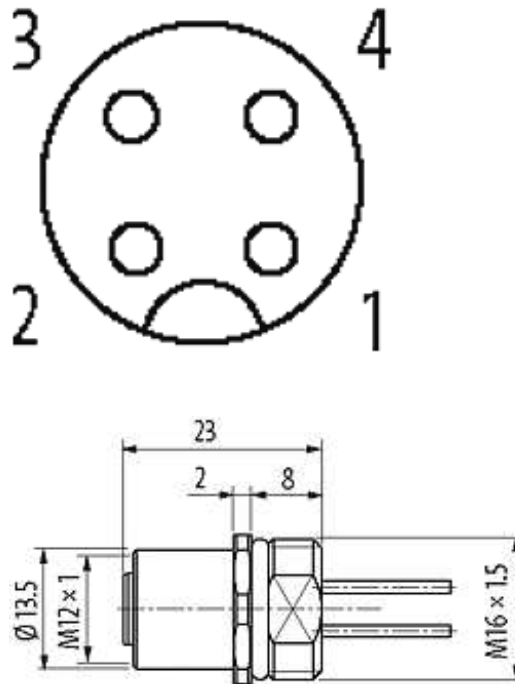

M12 FEMALE FLANGE PLUG A CODED FRONT MOUNT

PVC-wires 4X0.34 0.5m

Flange M12 female
4-pole
Front mounting
with multi-strand wire

[Link to Product](#)**Illustration**

Female

Product may differ from Image

Form

Form 13541

Cables

Cable number	901
No./diameter of wires	4 × 0.34 mm ²
Wire isolation	PVC (br, wh, bl, bk)
Shore hardness outer jacket	45 ± 5D
Outer Ø	approx. 1.25 mm
Bend radius (fixed)	5 × outer Ø
Bend radius (moving)	10 × outer Ø
Temperature range (fixed)	-30...+80 °C
Temperature range (mobile)	-5...+80 °C

General data

Temperature range -25...+85 °C

Technical Data

Operating voltage	max. 250 V AC/DC
Operating current per contact	max. 4 A
Locking of ports	Screw thread M12 × 1 mm (recommended torque 0.6 Nm) self-securing
Protection	IP66K, IP67 inserted and tightened (EN 60529)