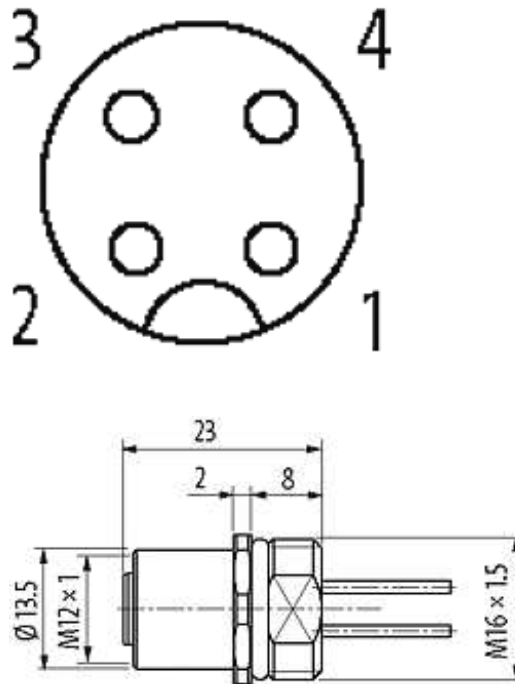

M12 FEMALE FLANGE PLUG A CODED FRONT MOUNT

PVC-wires 4X0.34 1m

Flange M12 female
4-pole
Front mounting
with multi-strand wire

[Link to Product](#)**Illustration**

Female

Product may differ from Image

Form

Form 13541

Cables

Cable number	901
No./diameter of wires	4 × 0.34 mm ²
Wire isolation	PVC (br, wh, bl, bk)
Shore hardness outer jacket	45 ± 5D
Outer Ø	approx. 1.25 mm
Bend radius (fixed)	5 × outer Ø
Bend radius (moving)	10 × outer Ø
Temperature range (fixed)	-30...+80 °C
Temperature range (mobile)	-5...+80 °C

General data

Temperature range -25...+85 °C

Technical Data

Operating voltage	max. 250 V AC/DC
Operating current per contact	max. 4 A
Locking of ports	Screw thread M12 × 1 mm (recommended torque 0.6 Nm) self-securing
Protection	IP66K, IP67 inserted and tightened (EN 60529)