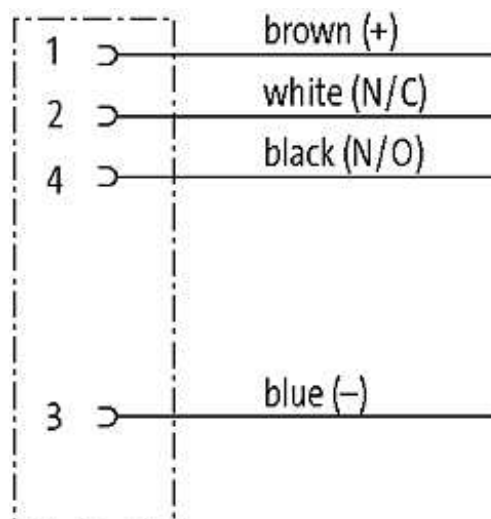

M12 FEMALE FLANGE PLUG A CODED FRONT MOUNT

PVC-wires 4X0.34 1m

Flange M12 female
4-pole
Front mounting
with multi-strand wire

[Link to Product](#)**Illustration**

Female

Product may differ from Image

Form

Form 13541

Cables

Cable number	901
No./diameter of wires	4 × 0.34 mm ²
Wire isolation	PVC (br, wh, bl, bk)
Shore hardness outer jacket	45 ± 5D
Outer Ø	approx. 1.25 mm
Bend radius (fixed)	5 × outer Ø
Bend radius (moving)	10 × outer Ø
Temperature range (fixed)	-30...+80 °C
Temperature range (mobile)	-5...+80 °C

General data

Temperature range -25...+85 °C

Technical Data

Operating voltage	max. 250 V AC/DC
Operating current per contact	max. 4 A
Locking of ports	Screw thread M12 × 1 mm (recommended torque 0.6 Nm) self-securing
Protection	IP66K, IP67 inserted and tightened (EN 60529)