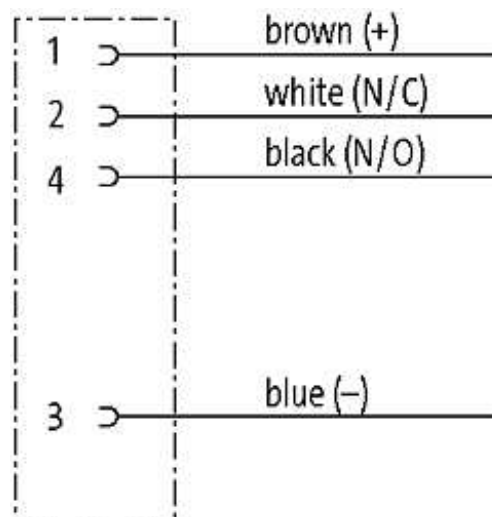

M12 FEMALE FLANGE PLUG A CODED FRONT MOUNT

PP-wires 4X0.34 0.2m

Flange M12 female
4-pole
Front mounting
with multi-strand wire

[Link to Product](#)**Illustration**

Female

Product may differ from Image

Form

Form 13541

Cables

Cable number	971
No./diameter of wires	4 × 0.34 mm ²
Wire isolation	PP (br, wh, bl, bk)
Shore hardness outer jacket	70 ± 5D
Outer Ø	approx. 1.25 mm
Bend radius (fixed)	5 × outer Ø
Bend radius (moving)	10 × outer Ø
Temperature range (fixed)	-40...+80 °C
Temperature range (mobile)	-25...+80 °C

General data

Temperature range -25...+85 °C

Technical Data

Operating voltage	max. 250 V AC/DC
Operating current per contact	max. 4 A
Locking of ports	Screw thread M12 × 1 mm (recommended torque 0.6 Nm) self-securing
Protection	IP66K, IP67 inserted and tightened (EN 60529)