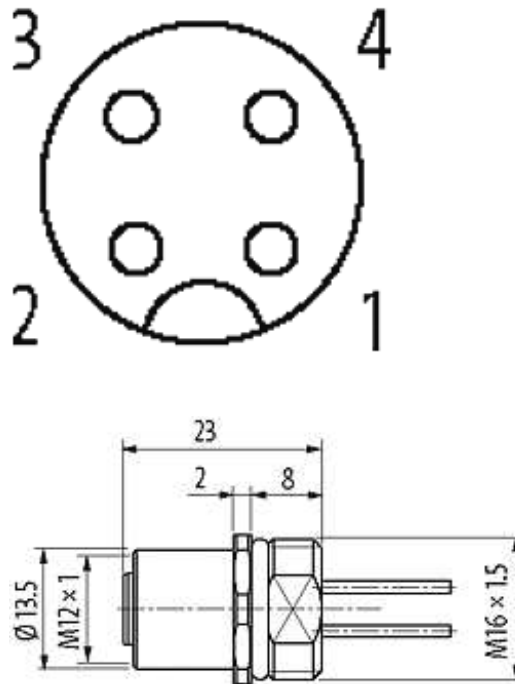

M12 FEMALE FLANGE PLUG A CODED FRONT MOUNT

PP-wires 4X0.34 0.2m

Flange M12 female
4-pole
Front mounting
with multi-strand wire

[Link to Product](#)**Illustration**

Female

Product may differ from Image

Form

Form 13541

Cables

Cable number	971
No./diameter of wires	4 × 0.34 mm ²
Wire isolation	PP (br, wh, bl, bk)
Shore hardness outer jacket	70 ± 5D
Outer Ø	approx. 1.25 mm
Bend radius (fixed)	5 × outer Ø
Bend radius (moving)	10 × outer Ø
Temperature range (fixed)	-40...+80 °C
Temperature range (mobile)	-25...+80 °C

General data

Temperature range -25...+85 °C

Technical Data

Operating voltage	max. 250 V AC/DC
Operating current per contact	max. 4 A
Locking of ports	Screw thread M12 × 1 mm (recommended torque 0.6 Nm) self-securing
Protection	IP66K, IP67 inserted and tightened (EN 60529)