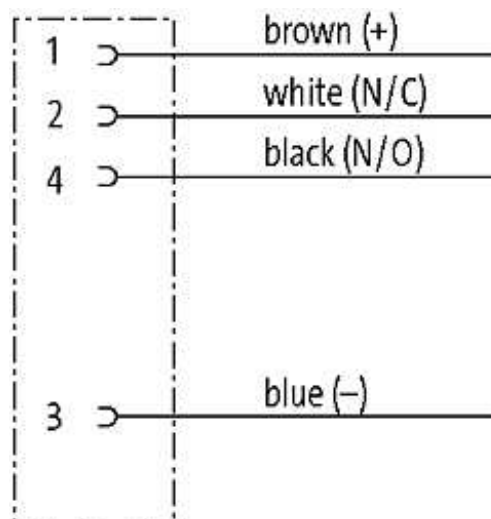

M12 FEMALE FLANGE PLUG A CODED FRONT MOUNT

PP-wires 4X0.34 0.5m

Flange M12 female
4-pole
Front mounting
with multi-strand wire

[Link to Product](#)**Illustration**

Female

Product may differ from Image

Form

Form 13541

Cables

Cable number	971
No./diameter of wires	4 × 0.34 mm ²
Wire isolation	PP (br, wh, bl, bk)
Shore hardness outer jacket	70 ± 5D
Outer Ø	approx. 1.25 mm
Bend radius (fixed)	5 × outer Ø
Bend radius (moving)	10 × outer Ø
Temperature range (fixed)	-40...+80 °C
Temperature range (mobile)	-25...+80 °C

General data

Temperature range -25...+85 °C

Technical Data

Operating voltage	max. 250 V AC/DC
Operating current per contact	max. 4 A
Locking of ports	Screw thread M12 × 1 mm (recommended torque 0.6 Nm) self-securing
Protection	IP66K, IP67 inserted and tightened (EN 60529)