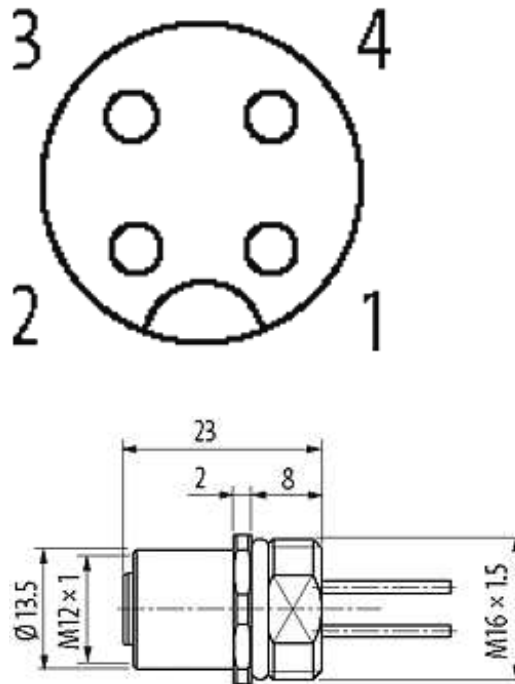

M12 FEMALE FLANGE PLUG A CODED FRONT MOUNT

PP-wires 4X0.34 0.5m

Flange M12 female
4-pole
Front mounting
with multi-strand wire

[Link to Product](#)**Illustration**

Female

Product may differ from Image

Form

Form 13541

Cables

Cable number	971
No./diameter of wires	4 × 0.34 mm ²
Wire isolation	PP (br, wh, bl, bk)
Shore hardness outer jacket	70 ± 5D
Outer Ø	approx. 1.25 mm
Bend radius (fixed)	5 × outer Ø
Bend radius (moving)	10 × outer Ø
Temperature range (fixed)	-40...+80 °C
Temperature range (mobile)	-25...+80 °C

General data

Temperature range -25...+85 °C

Technical Data

Operating voltage	max. 250 V AC/DC
Operating current per contact	max. 4 A
Locking of ports	Screw thread M12 × 1 mm (recommended torque 0.6 Nm) self-securing
Protection	IP66K, IP67 inserted and tightened (EN 60529)