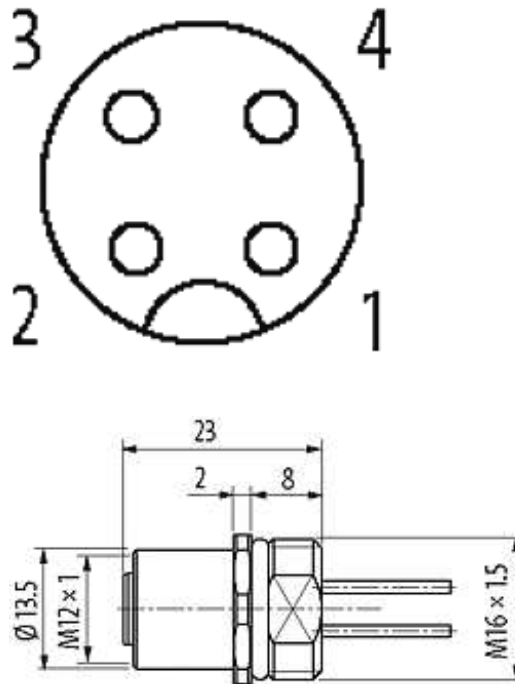

**M12 FEMALE FLANGE PLUG A CODED FRONT MOUNT**

PP-wires 4X0.34 1m

Flange M12 female  
4-pole  
Front mounting  
with multi-strand wire

[Link to Product](#)**Illustration**

# Female

Product may differ from Image

## Cables

Cable number	971
No./diameter of wires	4 × 0.34 mm <sup>2</sup>
Wire isolation	PP (br, wh, bl, bk)
Shore hardness outer jacket	70 ± 5D
Outer Ø	approx. 1.25 mm
Bend radius (fixed)	5 × outer Ø
Bend radius (moving)	10 × outer Ø
Temperature range (fixed)	-40...+80 °C
Temperature range (mobile)	-25...+80 °C

## Technical Data

Operating voltage	max. 250 V AC/DC
Operating current per contact	max. 4 A
Locking of ports	Screw thread M12 × 1 mm (recommended torque 0.6 Nm) self-securing
Protection	IP66K, IP67 inserted and tightened (EN 60529)