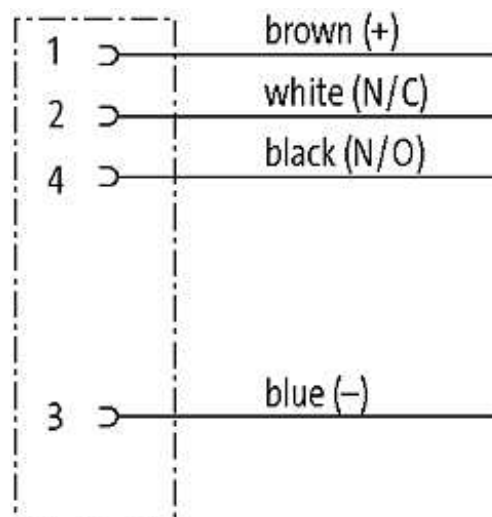

**M12 FEMALE FLANGE PLUG A CODED FRONT MOUNT**

PP-wires 4X0.34 1m

Flange M12 female  
4-pole  
Front mounting  
with multi-strand wire

[Link to Product](#)**Illustration**

# Female

Product may differ from Image