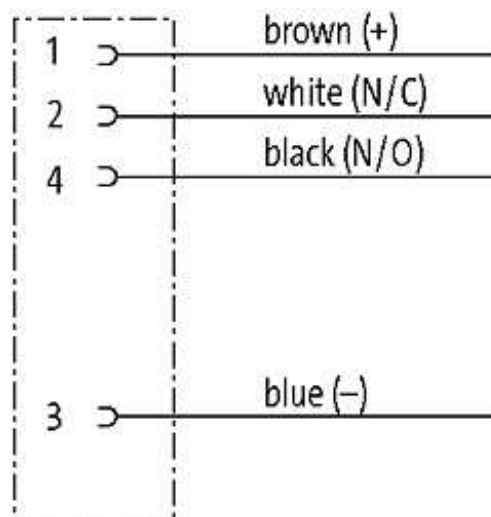

M12 FEMALE FLANGE PLUG A CODED FRONT MOUNT

PP-wires 4X0.34 1.6m

Flange M12 female
4-pole
Front mounting
with multi-strand wire

[Link to Product](#)**Illustration**

Female

Product may differ from Image

Form

Form 13541

Cables

Cable number	971
No./diameter of wires	4 × 0.34 mm ²
Wire isolation	PP (br, wh, bl, bk)
Shore hardness outer jacket	70 ± 5D
Outer Ø	approx. 1.25 mm
Bend radius (fixed)	5 × outer Ø
Bend radius (moving)	10 × outer Ø
Temperature range (fixed)	-40...+80 °C
Temperature range (mobile)	-25...+80 °C

General data

Temperature range -25...+85 °C

Technical Data

Operating voltage	max. 250 V AC/DC
Operating current per contact	max. 4 A
Locking of ports	Screw thread M12 × 1 mm (recommended torque 0.6 Nm) self-securing
Protection	IP66K, IP67 inserted and tightened (EN 60529)