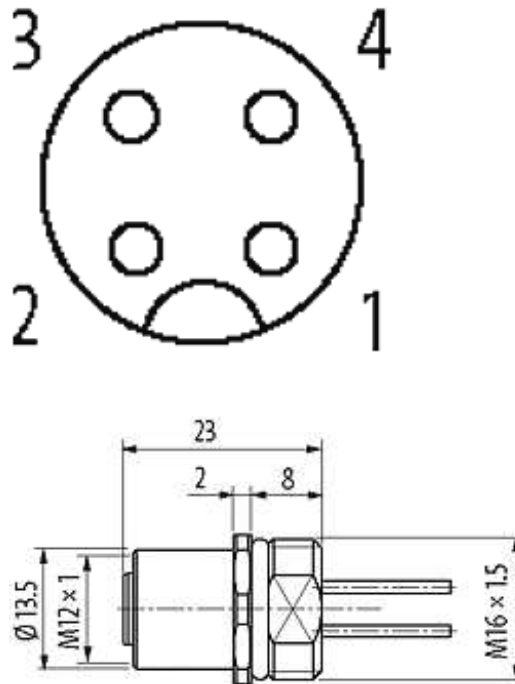

M12 FEMALE FLANGE PLUG A CODED FRONT MOUNT

PP-wires 4X0.34 1.6m

Flange M12 female
4-pole
Front mounting
with multi-strand wire

[Link to Product](#)**Illustration**

Female

Product may differ from Image

Form

Form 13541

Cables

Cable number	971
No./diameter of wires	4 × 0.34 mm ²
Wire isolation	PP (br, wh, bl, bk)
Shore hardness outer jacket	70 ± 5D
Outer Ø	approx. 1.25 mm
Bend radius (fixed)	5 × outer Ø
Bend radius (moving)	10 × outer Ø
Temperature range (fixed)	-40...+80 °C
Temperature range (mobile)	-25...+80 °C

General data

Temperature range -25...+85 °C

Technical Data

Operating voltage	max. 250 V AC/DC
Operating current per contact	max. 4 A
Locking of ports	Screw thread M12 × 1 mm (recommended torque 0.6 Nm) self-securing
Protection	IP66K, IP67 inserted and tightened (EN 60529)