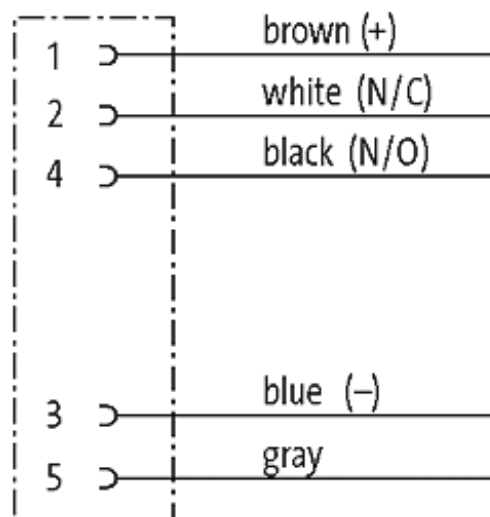

M12 female receptacle A-cod. front mount

PP-wires 5X0.34 1m

Flange M12 female
5-pole
Front mounting
with multi-strand wire

[Link to Product](#)**Illustration**

Female

Product may differ from Image

Form

Form 13561

Cables

Cable number	972
No./diameter of wires	5 × 0.34 mm ²
Wire isolation	PP (br, wh, bl, bk, gr)
Shore hardness outer jacket	70 ± 5D
Outer Ø	approx. 1.25 mm
Bend radius (fixed)	5 × outer Ø
Bend radius (moving)	10 × outer Ø
Temperature range (fixed)	-40...+80 °C
Temperature range (mobile)	-25...+80 °C

General data

Temperature range -25...+85 °C

Technical Data

Operating voltage	max. 125 V AC/DC
Operating current per contact	max. 4 A
Locking of ports	Screw thread M12 × 1 mm (recommended torque 0.6 Nm) self-securing