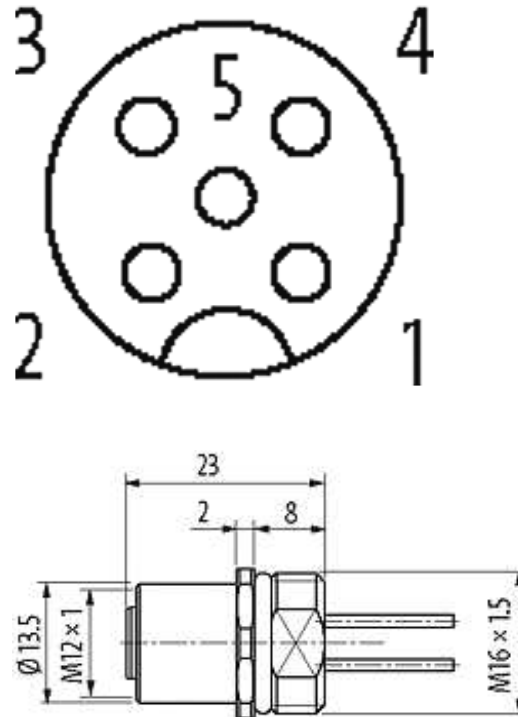

M12 female receptacle A-cod. front mount

PP-wires 5X0.34 1m

Flange M12 female
5-pole
Front mounting
with multi-strand wire

[Link to Product](#)**Illustration**

Female

Product may differ from Image

Form

Form 13561

Cables

Cable number	972
No./diameter of wires	5 × 0.34 mm ²
Wire isolation	PP (br, wh, bl, bk, gr)
Shore hardness outer jacket	70 ± 5D
Outer Ø	approx. 1.25 mm
Bend radius (fixed)	5 × outer Ø
Bend radius (moving)	10 × outer Ø
Temperature range (fixed)	-40...+80 °C
Temperature range (mobile)	-25...+80 °C

General data

Temperature range -25...+85 °C

Technical Data

Operating voltage	max. 125 V AC/DC
Operating current per contact	max. 4 A
Locking of ports	Screw thread M12 × 1 mm (recommended torque 0.6 Nm) self-securing

Protection IP66K, IP67 inserted and tightened (EN 60529)

Commercial data

country of origin	DE
customs tariff number	85444290
minimum order quantity	1