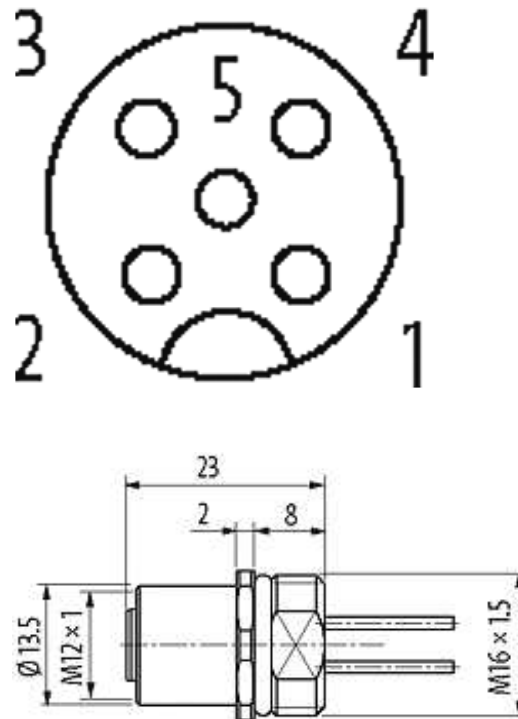

M12 female receptacle A-cod. front mount

PP-wires 5X0.34 2m

Flange M12 female
5-pole
Front mounting
with multi-strand wire[Link to Product](#)**Illustration**

Female

Product may differ from Image

Form

Form 13561

Cables

Cable number	975
No./diameter of wires	5 × 0.34 mm ²
Wire isolation	PP (br, wh, bl, bk, gnye)
Shore hardness outer jacket	70 ± 5D
Outer Ø	approx. 1.25 mm
Bend radius (fixed)	5 × outer Ø
Bend radius (moving)	10 × outer Ø
Temperature range (fixed)	-40...+80 °C
Temperature range (mobile)	-25...+80 °C

General data

Temperature range -25...+85 °C

Technical Data

Operating voltage	max. 125 V AC/DC
Operating current per contact	max. 4 A
Locking of ports	Screw thread M12 × 1 mm (recommended torque 0.6 Nm) self-securing

Protection IP66K, IP67 inserted and tightened (EN 60529)

Commercial data

country of origin	DE
customs tariff number	85444290
minimum order quantity	1