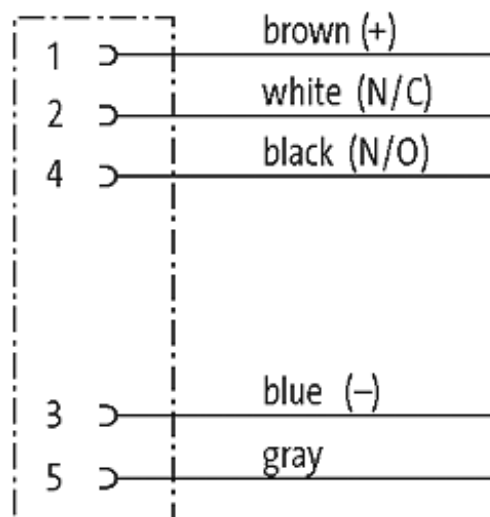

M12 female receptacle A-cod. front mount

PP-wires 5X0.34 2m

Flange M12 female
5-pole
Front mounting
with multi-strand wire[Link to Product](#)**Illustration**

Female

Product may differ from Image

Form

Form 13561

General data

Temperature range -25...+85 °C

Technical Data

Operating voltage	max. 125 V AC/DC
Operating current per contact	max. 4 A
Locking of ports	Screw thread M12 × 1 mm (recommended torque 0.6 Nm) self-securing