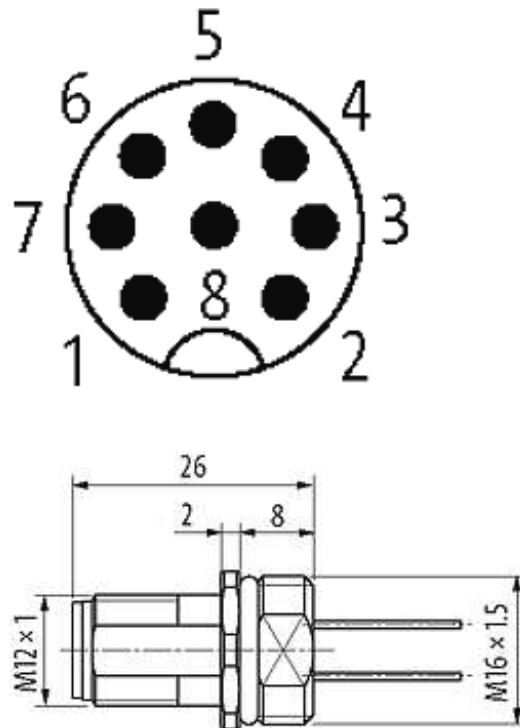

**M12 MALE FLANGE PLUG A CODED FRONT MOUNT**

PP-wires 8x0,25 0.2m

Flange M12 male  
8-pole  
Front mounting  
with multi-strand wire

[Link to Product](#)**Illustration**

1	white
2	brown
3	green
4	yellow
5	gray
6	pink
7	blue
8	red

## Male

Product may differ from Image

**Form**

Form 17161

**Cables**

Cable number	973
No./diameter of wires	8 × 0.25 mm <sup>2</sup>
Wire isolation	PP (wh, br, gn, ye, gr, pk, bl, rd)
C-track properties	2 Mio.
Shore hardness outer jacket	75 ± 5A
Outer Ø	approx. 1.25 mm
Bend radius (fixed)	10 × outer Ø
Bend radius (moving)	15 × outer Ø
Temperature range (fixed)	-40...+80 °C
Temperature range (mobile)	-20...+80 °C

**General data**

Temperature range -25...+85 °C

**Technical Data**

Operating voltage	max. 60 V AC/DC
Operating current per contact	max. 2 A
Locking of ports	Screw thread M12 × 1 mm (recommended torque 0.6 Nm) self-securing

Protection IP66K, IP67 inserted and tightened (EN 60529)

**Commercial data**

country of origin	DE
customs tariff number	85444290
minimum order quantity	1