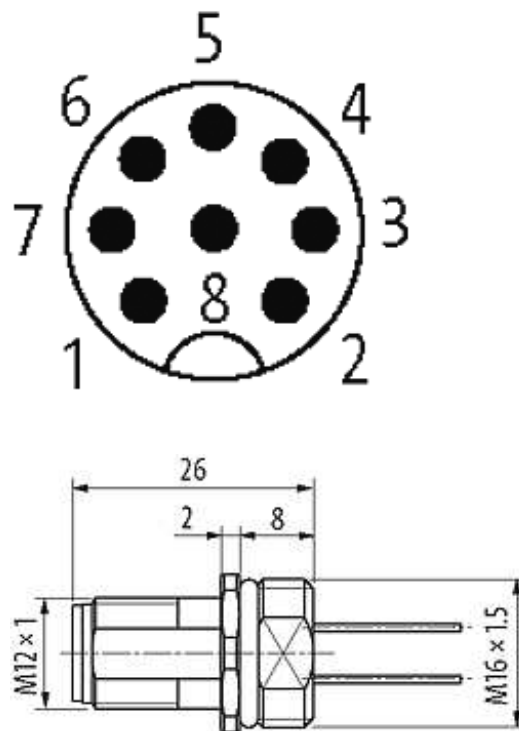

M12 MALE FLANGE PLUG A CODED FRONT MOUNT

PP-wires 8x0,25 1m

Flange M12 male
8-pole
Front mounting
with multi-strand wire

[Link to Product](#)**Illustration**

1	white
2	brown
3	green
4	yellow
5	gray
6	pink
7	blue
8	red

Male

Product may differ from Image

Form

Form 17161

Cables

Cable number	973
No./diameter of wires	8 × 0.25 mm ²
Wire isolation	PP (wh, br, gn, ye, gr, pk, bl, rd)
C-track properties	2 Mio.
Shore hardness outer jacket	75 ± 5A
Outer Ø	approx. 1.25 mm
Bend radius (fixed)	10 × outer Ø
Bend radius (moving)	15 × outer Ø
Temperature range (fixed)	-40...+80 °C
Temperature range (mobile)	-20...+80 °C

General data

Temperature range -25...+85 °C

Technical Data

Operating voltage	max. 60 V AC/DC
Operating current per contact	max. 2 A
Locking of ports	Screw thread M12 × 1 mm (recommended torque 0.6 Nm) self-securing

Protection IP66K, IP67 inserted and tightened (EN 60529)

Commercial data

country of origin	DE
customs tariff number	85444290
minimum order quantity	1