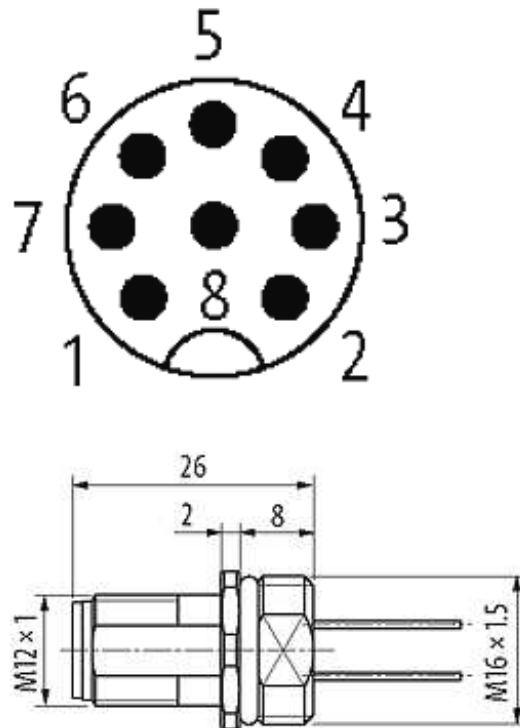

M12 MALE FLANGE PLUG A CODED

PP-wires 8x0,25 0.5m

Flange M12 male
8-pole
Front mounting
with multi-strand wire

[Link to Product](#)**Illustration**

1	■	brown
2	■	white
3	■	blue
4	■	black
5	■	gray
6	■	pink
7	■	violet
8	■	orange

Male

Product may differ from Image

Form

Form 17161

Cables

Cable number	982
No./diameter of wires	8 × 0.25 mm ²
Wire isolation	PP (br, wh, bl, bk, gr, pk, vi, or)
Shore hardness outer jacket	63 ± 3D
Outer Ø	approx. 1.25 mm
Bend radius (fixed)	5 × outer Ø
Bend radius (moving)	15 × outer Ø
Temperature range (fixed)	-40...+80 °C
Temperature range (mobile)	-20...+80 °C

Technical Data

Operating voltage	max. 60 V AC/DC
Operating current per contact	max. 2 A
Locking of ports	Screw thread M12 × 1 mm (recommended torque 0.6 Nm) self-securing
Protection	IP66K, IP67 inserted and tightened (EN 60529)