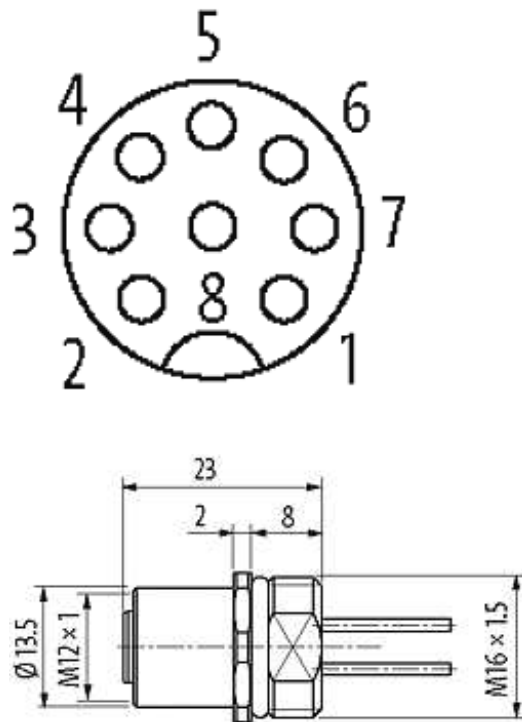

M12 FEMALE FLANGE PLUG A CODED FRONT MOUNT

PVC-wires 8x0,25 0.2m

Flange M12 female
8-pole
Front mounting
with multi-strand wire

[Link to Product](#)**Illustration**

1	⌋	white
2	⌋	brown
3	⌋	green
4	⌋	yellow
5	⌋	gray
6	⌋	pink
7	⌋	blue
8	⌋	red

Female

Product may differ from Image

Form

Form 17181

Cables

Cable number	903
No./diameter of wires	8 × 0.25 mm ²
Wire isolation	PVC (bl, wh, gn, ye, gr, pk, rd, br)
Shore hardness outer jacket	90 ± 3A
Outer Ø	approx. 1.25 mm
Bend radius (fixed)	12 × outer Ø
Bend radius (moving)	15 × outer Ø
Temperature range (fixed)	-40...+70 °C
Temperature range (mobile)	-5...+70 °C

General data

Temperature range -25...+85 °C

Technical Data

Operating voltage	max. 60 V AC/DC
Operating current per contact	max. 2 A
Locking of ports	Screw thread M12 × 1 mm (recommended torque 0.6 Nm) self-securing
Protection	IP66K, IP67 inserted and tightened (EN 60529)