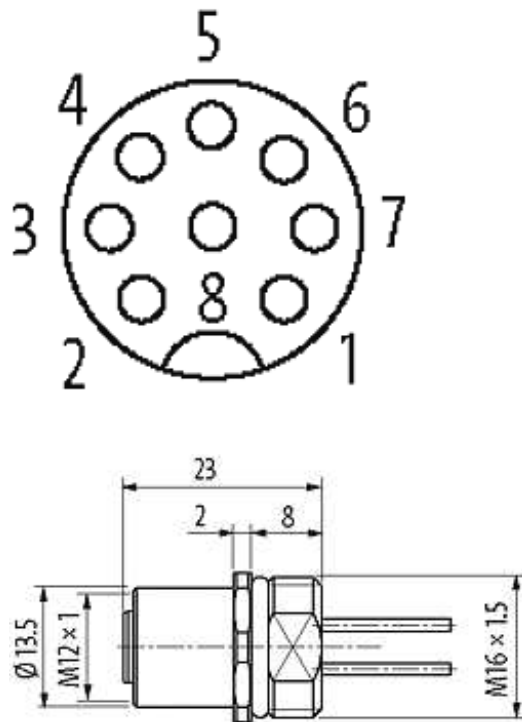

M12 FEMALE FLANGE PLUG A CODED FRONT MOUNT

PVC-wires 8x0,25 0.5m

Flange M12 female
8-pole
Front mounting
with multi-strand wire

[Link to Product](#)**Illustration**

1	⌋	white
2	⌋	brown
3	⌋	green
4	⌋	yellow
5	⌋	gray
6	⌋	pink
7	⌋	blue
8	⌋	red

Female

Product may differ from Image

Form

Form 17181

Cables

Cable number	903
No./diameter of wires	8 × 0.25 mm ²
Wire isolation	PVC (bl, wh, gn, ye, gr, pk, rd, br)
Shore hardness outer jacket	90 ± 3A
Outer Ø	approx. 1.25 mm
Bend radius (fixed)	12 × outer Ø
Bend radius (moving)	15 × outer Ø
Temperature range (fixed)	-40...+70 °C
Temperature range (mobile)	-5...+70 °C

General data

Temperature range -25...+85 °C

Technical Data

Operating voltage	max. 60 V AC/DC
Operating current per contact	max. 2 A
Locking of ports	Screw thread M12 × 1 mm (recommended torque 0.6 Nm) self-securing
Protection	IP66K, IP67 inserted and tightened (EN 60529)