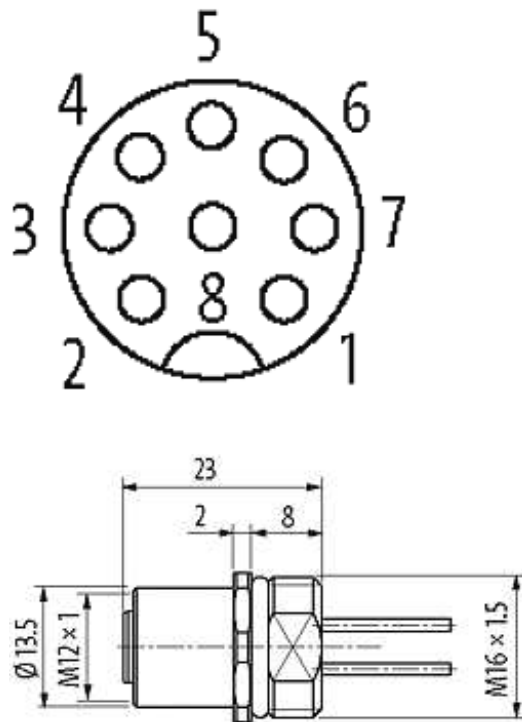

**M12 FEMALE FLANGE PLUG A CODED FRONT MOUNT**

PVC-wires 8x0,25 1m

Flange M12 female  
8-pole  
Front mounting  
with multi-strand wire[Link to Product](#)**Illustration**

1	⌋	white
2	⌋	brown
3	⌋	green
4	⌋	yellow
5	⌋	gray
6	⌋	pink
7	⌋	blue
8	⌋	red

## Female

Product may differ from Image

**Form**

Form 17181

**Cables**

Cable number	903
No./diameter of wires	8 × 0.25 mm <sup>2</sup>
Wire isolation	PVC (bl, wh, gn, ye, gr, pk, rd, br)
Shore hardness outer jacket	90 ± 3A
Outer Ø	approx. 1.25 mm
Bend radius (fixed)	12 × outer Ø
Bend radius (moving)	15 × outer Ø
Temperature range (fixed)	-40...+70 °C
Temperature range (mobile)	-5...+70 °C

**General data**

Temperature range -25...+85 °C

**Technical Data**

Operating voltage	max. 60 V AC/DC
Operating current per contact	max. 2 A
Locking of ports	Screw thread M12 × 1 mm (recommended torque 0.6 Nm) self-securing
Protection	IP66K, IP67 inserted and tightened (EN 60529)