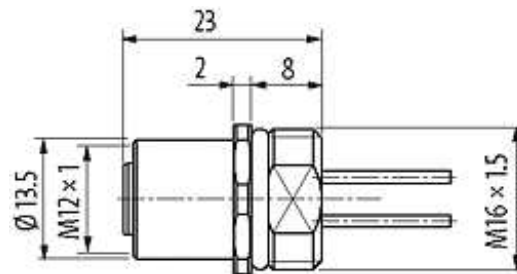

**M12 FEMALE FLANGE PLUG A CODED FRONT MOUNT**

PP-wires 8x0,25 0.2m

Flange M12 female  
8-pole  
Front mounting  
with multi-strand wire

[Link to Product](#)**Illustration**

1	⌋	white
2	⌋	brown
3	⌋	green
4	⌋	yellow
5	⌋	gray
6	⌋	pink
7	⌋	blue
8	⌋	red

# Female

Product may differ from Image

## Cables

Cable number	973
No./diameter of wires	8 × 0.25 mm <sup>2</sup>
Wire isolation	PP (wh, br, gn, ye, gr, pk, bl, rd)
C-track properties	2 Mio.
Shore hardness outer jacket	75 ± 5A
Outer Ø	approx. 1.25 mm
Bend radius (fixed)	10 × outer Ø
Bend radius (moving)	15 × outer Ø
Temperature range (fixed)	-40...+80 °C
Temperature range (mobile)	-20...+80 °C

## Technical Data

Operating voltage	max. 60 V AC/DC
Operating current per contact	max. 2 A
Locking of ports	Screw thread M12 × 1 mm (recommended torque 0.6 Nm) self-securing

Protection IP66K, IP67 inserted and tightened (EN 60529)