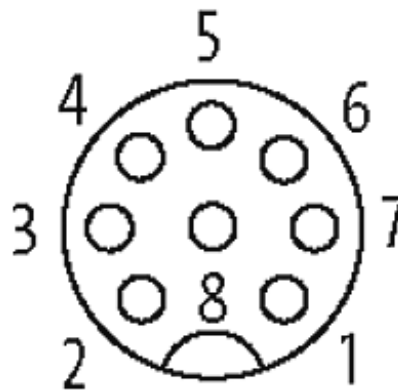

**M12 FEMALE FLANGE PLUG A CODED FRONT MOUNT**

PP-wires 8x0,25 0.2m

Flange M12 female  
8-pole  
Front mounting  
with multi-strand wire

[Link to Product](#)**Illustration**

1	⌋	white
2	⌋	brown
3	⌋	green
4	⌋	yellow
5	⌋	gray
6	⌋	pink
7	⌋	blue
8	⌋	red

# Female

Product may differ from Image