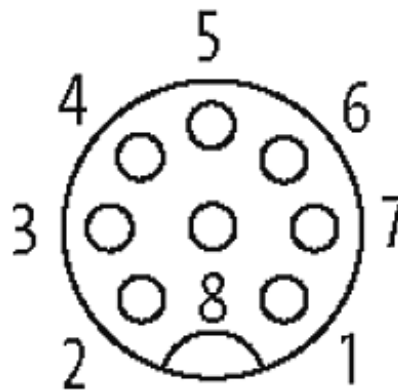

M12 FEMALE FLANGE PLUG A CODED FRONT MOUNT

PP-wires 8x0,25 0.5m

Flange M12 female
8-pole
Front mounting
with multi-strand wire

[Link to Product](#)**Illustration**

1	⤴	white
2	⤴	brown
3	⤴	green
4	⤴	yellow
5	⤴	gray
6	⤴	pink
7	⤴	blue
8	⤴	red

Female

Product may differ from Image

Form

Form 17181

Cables

Cable number	973
No./diameter of wires	8 × 0.25 mm ²
Wire isolation	PP (wh, br, gn, ye, gr, pk, bl, rd)
C-track properties	2 Mio.
Shore hardness outer jacket	75 ± 5A
Outer Ø	approx. 1.25 mm
Bend radius (fixed)	10 × outer Ø
Bend radius (moving)	15 × outer Ø
Temperature range (fixed)	-40...+80 °C
Temperature range (mobile)	-20...+80 °C

General data

Temperature range -25...+85 °C

Technical Data

Operating voltage	max. 60 V AC/DC
Operating current per contact	max. 2 A
Locking of ports	Screw thread M12 × 1 mm (recommended torque 0.6 Nm) self-securing

Protection IP66K, IP67 inserted and tightened (EN 60529)

Commercial data

country of origin	DE
customs tariff number	85444290
minimum order quantity	1