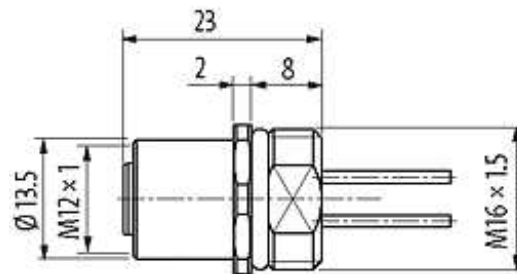

M12 FEMALE FLANGE PLUG A CODED FRONT MOUNT

PP-wires 8x0,25 0.5m

Flange M12 female
8-pole
Front mounting
with multi-strand wire

[Link to Product](#)**Illustration**

1	⤴	white
2	⤴	brown
3	⤴	green
4	⤴	yellow
5	⤴	gray
6	⤴	pink
7	⤴	blue
8	⤴	red

Female

Product may differ from Image

Form

Form 17181

Cables

Cable number	973
No./diameter of wires	8 × 0.25 mm ²
Wire isolation	PP (wh, br, gn, ye, gr, pk, bl, rd)
C-track properties	2 Mio.
Shore hardness outer jacket	75 ± 5A
Outer Ø	approx. 1.25 mm
Bend radius (fixed)	10 × outer Ø
Bend radius (moving)	15 × outer Ø
Temperature range (fixed)	-40...+80 °C
Temperature range (mobile)	-20...+80 °C

General data

Temperature range -25...+85 °C

Technical Data

Operating voltage	max. 60 V AC/DC
Operating current per contact	max. 2 A
Locking of ports	Screw thread M12 × 1 mm (recommended torque 0.6 Nm) self-securing

Protection IP66K, IP67 inserted and tightened (EN 60529)

Commercial data

country of origin	DE
customs tariff number	85444290
minimum order quantity	1