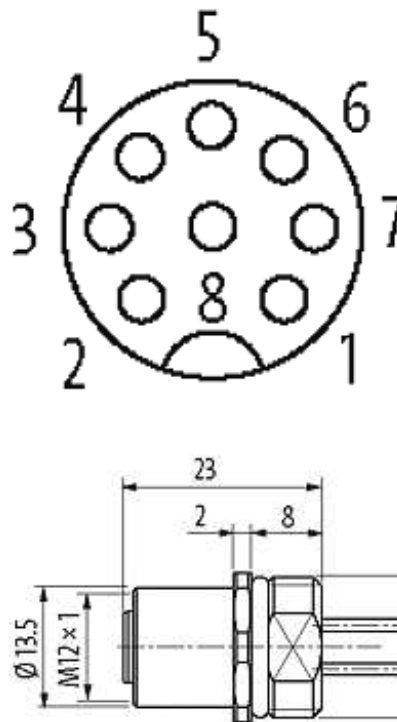

M12 FEMALE FLANGE PLUG A CODED FRONT MOUNT

PP-wires 8x0,25 1m

Flange M12 female
8-pole
Front mounting
with multi-strand wire

[Link to Product](#)**Illustration**

1	⤵	white
2	⤵	brown
3	⤵	green
4	⤵	yellow
5	⤵	gray
6	⤵	pink
7	⤵	blue
8	⤵	red

Female

Product may differ from Image

Form

Form 17181

Cables

Cable number	973
No./diameter of wires	8 × 0.25 mm ²
Wire isolation	PP (wh, br, gn, ye, gr, pk, bl, rd)
C-track properties	2 Mio.
Shore hardness outer jacket	75 ± 5A
Outer Ø	approx. 1.25 mm
Bend radius (fixed)	10 × outer Ø
Bend radius (moving)	15 × outer Ø
Temperature range (fixed)	-40...+80 °C
Temperature range (mobile)	-20...+80 °C

General data

Temperature range -25...+85 °C

Technical Data

Operating voltage	max. 60 V AC/DC
Operating current per contact	max. 2 A
Locking of ports	Screw thread M12 × 1 mm (recommended torque 0.6 Nm) self-securing

Protection IP66K, IP67 inserted and tightened (EN 60529)

Commercial data

country of origin	DE
customs tariff number	85444290
minimum order quantity	1