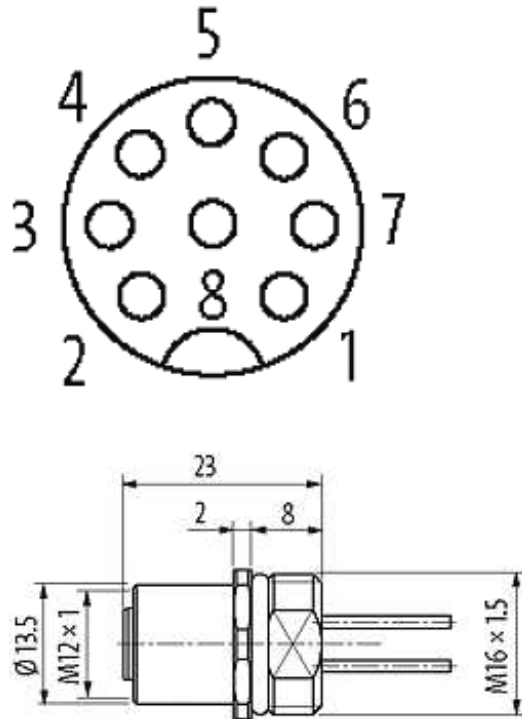

M12 FEMALE FLANGE PLUG A CODED

PP-wires 8x0,25 0.5m

Flange M12 female
8-pole
Front mounting
with multi-strand wire

[Link to Product](#)**Illustration**

1	↷	brown
2	↷	white
3	↷	blue
4	↷	black
5	↷	gray
6	↷	pink
7	↷	violet
8	↷	orange

Female

Product may differ from Image

Form

Form 17181

Cables

Cable number	982
No./diameter of wires	8 × 0.25 mm ²
Wire isolation	PP (br, wh, bl, bk, gr, pk, vi, or)
Shore hardness outer jacket	63 ± 3D
Outer Ø	approx. 1.25 mm
Bend radius (fixed)	5 × outer Ø
Bend radius (moving)	15 × outer Ø
Temperature range (fixed)	-40...+80 °C
Temperature range (mobile)	-20...+80 °C

Technical Data

Operating voltage	max. 60 V AC/DC
Operating current per contact	max. 2 A
Locking of ports	Screw thread M12 × 1 mm (recommended torque 0.6 Nm) self-securing
Protection	IP66K, IP67 inserted and tightened (EN 60529)