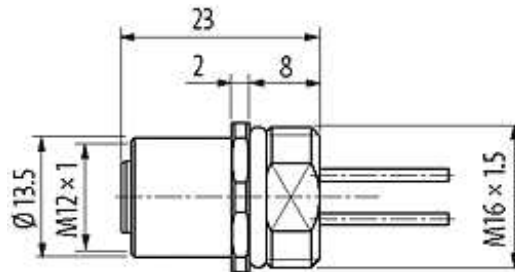

M12 FEMALE FLANGE PLUG A CODED FRONT MOUNT

PVC-wires 12x0,14 0.2m

Flange M12 female
12-pole
Front mounting
with multi-strand wire

[Link to Product](#)**Illustration**

1	brown
2	blue
3	white
4	green
5	pink
6	yellow
7	black
8	gray
9	red
10	violet
11	gray/pink
12	red/blue

Female

Product may differ from Image

Form

Form 19181

Cables

Cable number	909
No./diameter of wires	12 × 0.14 mm ²
Strands per wire × Ø	approx. 1.0 mm
Wire isolation	PVC (br, bl, wh, gn, pk, ye, bk, gr, rd, vi, grpk, rdbl)
Shore hardness outer jacket	85 ± 5A
Material (wire)	PVC
Outer Ø	approx. 1.0 mm
Bend radius (fixed)	5 × outer Ø
Bend radius (moving)	10 × outer Ø
Temperature range (fixed)	-30...+70 °C
Temperature range (mobile)	-5...+70 °C

General data

Temperature range -25...+85 °C

Technical Data

Operating voltage	max. 30 V AC/DC
Operating current per contact	max. 1.5 A
Locking of parts	Screw thread M12 × 1 mm (recommended torque 0.6 Nm) self-

Locking of ports	securing
Protection	IP66K, IP67 inserted and tightened (EN 60529)
Material	Zinc die casting, matte nickel plated
Commercial data	
country of origin	DE
customs tariff number	85444290
minimum order quantity	1