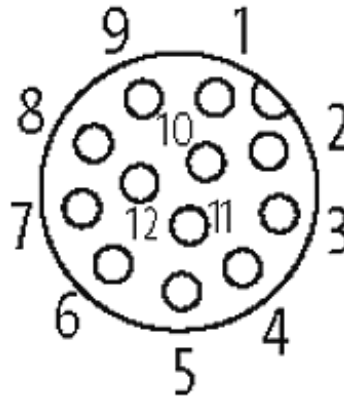

M12 FEMALE FLANGE PLUG A CODED FRONT MOUNT

PVC-wires 12x0,14 0.2m

Flange M12 female
12-pole
Front mounting
with multi-strand wire

[Link to Product](#)**Illustration**

1	brown
2	blue
3	white
4	green
5	pink
6	yellow
7	black
8	gray
9	red
10	violet
11	gray/pink
12	red/blue

Female

Product may differ from Image

Form

Form 19181

Cables

Cable number	909
No./diameter of wires	12 × 0.14 mm ²
Strands per wire × Ø	approx. 1.0 mm
Wire isolation	PVC (br, bl, wh, gn, pk, ye, bk, gr, rd, vi, grpk, rdbl)
Shore hardness outer jacket	85 ± 5A
Material (wire)	PVC
Outer Ø	approx. 1.0 mm
Bend radius (fixed)	5 × outer Ø
Bend radius (moving)	10 × outer Ø
Temperature range (fixed)	-30...+70 °C
Temperature range (mobile)	-5...+70 °C

General data

Temperature range -25...+85 °C

Technical Data

Operating voltage	max. 30 V AC/DC
Operating current per contact	max. 1.5 A
Locking of parts	Screw thread M12 × 1 mm (recommended torque 0.6 Nm) self-

Locking of ports	securing
Protection	IP66K, IP67 inserted and tightened (EN 60529)
Material	Zinc die casting, matte nickel plated
Commercial data	
country of origin	DE
customs tariff number	85444290
minimum order quantity	1