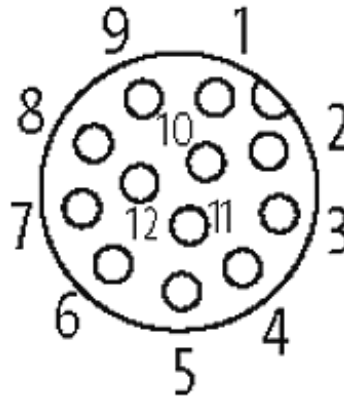

M12 FEMALE FLANGE PLUG A CODED FRONT MOUNT

PVC-wires 12x0,14 0.5m

Flange M12 female
12-pole
Front mounting
with multi-strand wire

[Link to Product](#)**Illustration**

1	▷	brown
2	▷	blue
3	▷	white
4	▷	green
5	▷	pink
6	▷	yellow
7	▷	black
8	▷	gray
9	▷	red
10	▷	violet
11	▷	gray/pink
12	▷	red/blue

Female

Product may differ from Image

Form

Form 19181

Cables

Cable number	909
No./diameter of wires	12 × 0.14 mm ²
Strands per wire × Ø	approx. 1.0 mm
Wire isolation	PVC (br, bl, wh, gn, pk, ye, bk, gr, rd, vi, grpk, rdbl)
Shore hardness outer jacket	85 ± 5A
Material (wire)	PVC
Outer Ø	approx. 1.0 mm
Bend radius (fixed)	5 × outer Ø
Bend radius (moving)	10 × outer Ø
Temperature range (fixed)	-30...+70 °C
Temperature range (mobile)	-5...+70 °C

General data

Temperature range -25...+85 °C

Technical Data

Operating voltage	max. 30 V AC/DC
Operating current per contact	max. 1.5 A
Locking of parts	Screw thread M12 × 1 mm (recommended torque 0.6 Nm) self-

Locking of ports	securing
Protection	IP66K, IP67 inserted and tightened (EN 60529)
Material	Zinc die casting, matte nickel plated
Commercial data	
country of origin	DE
customs tariff number	85444290
minimum order quantity	1