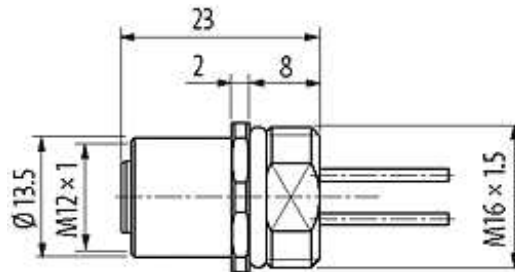

M12 FEMALE FLANGE PLUG A CODED FRONT MOUNT

PVC-wires 12x0,14 0.5m

Flange M12 female
12-pole
Front mounting
with multi-strand wire

[Link to Product](#)**Illustration**

1	▷	brown
2	▷	blue
3	▷	white
4	▷	green
5	▷	pink
6	▷	yellow
7	▷	black
8	▷	gray
9	▷	red
10	▷	violet
11	▷	gray/pink
12	▷	red/blue

Female

Product may differ from Image

Form

Form 19181

Cables

Cable number	909
No./diameter of wires	12 × 0.14 mm ²
Strands per wire × Ø	approx. 1.0 mm
Wire isolation	PVC (br, bl, wh, gn, pk, ye, bk, gr, rd, vi, grpk, rdbl)
Shore hardness outer jacket	85 ± 5A
Material (wire)	PVC
Outer Ø	approx. 1.0 mm
Bend radius (fixed)	5 × outer Ø
Bend radius (moving)	10 × outer Ø
Temperature range (fixed)	-30...+70 °C
Temperature range (mobile)	-5...+70 °C

General data

Temperature range -25...+85 °C

Technical Data

Operating voltage	max. 30 V AC/DC
Operating current per contact	max. 1.5 A
Locking of parts	Screw thread M12 × 1 mm (recommended torque 0.6 Nm) self-

Locking of ports	securing
Protection	IP66K, IP67 inserted and tightened (EN 60529)
Material	Zinc die casting, matte nickel plated
Commercial data	
country of origin	DE
customs tariff number	85444290
minimum order quantity	1