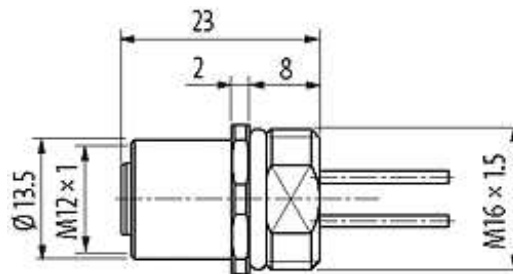

M12 FEMALE FLANGE PLUG A CODED FRONT MOUNT

PVC-wires 12x0,14 1m

Flange M12 female
12-pole
Front mounting
with multi-strand wire

[Link to Product](#)**Illustration**

1	▷	brown
2	▷	blue
3	▷	white
4	▷	green
5	▷	pink
6	▷	yellow
7	▷	black
8	▷	gray
9	▷	red
10	▷	violet
11	▷	gray/pink
12	▷	red/blue

Female

Product may differ from Image

Form

Form 19181

Cables

Cable number	909
No./diameter of wires	12 × 0.14 mm ²
Strands per wire × Ø	approx. 1.0 mm
Wire isolation	PVC (br, bl, wh, gn, pk, ye, bk, gr, rd, vi, grpk, rdbl)
Shore hardness outer jacket	85 ± 5A
Material (wire)	PVC
Outer Ø	approx. 1.0 mm
Bend radius (fixed)	5 × outer Ø
Bend radius (moving)	10 × outer Ø
Temperature range (fixed)	-30...+70 °C
Temperature range (mobile)	-5...+70 °C

General data

Temperature range -25...+85 °C

Technical Data

Operating voltage	max. 30 V AC/DC
Operating current per contact	max. 1.5 A
Locking of parts	Screw thread M12 × 1 mm (recommended torque 0.6 Nm) self-

Locking of ports	securing
Protection	IP66K, IP67 inserted and tightened (EN 60529)
Material	Zinc die casting, matte nickel plated
Commercial data	
country of origin	DE
customs tariff number	85444290
minimum order quantity	1