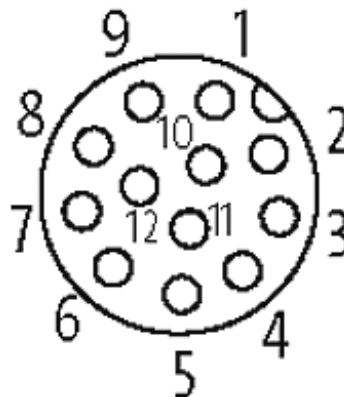

M12 FEMALE FLANGE PLUG A CODED FRONT MOUNT

PVC-wires 12x0,14 1m

Flange M12 female
12-pole
Front mounting
with multi-strand wire

[Link to Product](#)**Illustration**

1	▷	brown
2	▷	blue
3	▷	white
4	▷	green
5	▷	pink
6	▷	yellow
7	▷	black
8	▷	gray
9	▷	red
10	▷	violet
11	▷	gray/pink
12	▷	red/blue

Female

Product may differ from Image

Form

Form 19181

Cables

Cable number	909
No./diameter of wires	12 × 0.14 mm ²
Strands per wire × Ø	approx. 1.0 mm
Wire isolation	PVC (br, bl, wh, gn, pk, ye, bk, gr, rd, vi, grpk, rdbl)
Shore hardness outer jacket	85 ± 5A
Material (wire)	PVC
Outer Ø	approx. 1.0 mm
Bend radius (fixed)	5 × outer Ø
Bend radius (moving)	10 × outer Ø
Temperature range (fixed)	-30...+70 °C
Temperature range (mobile)	-5...+70 °C

General data

Temperature range -25...+85 °C

Technical Data

Operating voltage	max. 30 V AC/DC
Operating current per contact	max. 1.5 A
Locking of parts	Screw thread M12 × 1 mm (recommended torque 0.6 Nm) self-

Locking of ports	securing
Protection	IP66K, IP67 inserted and tightened (EN 60529)
Material	Zinc die casting, matte nickel plated
Commercial data	
country of origin	DE
customs tariff number	85444290
minimum order quantity	1