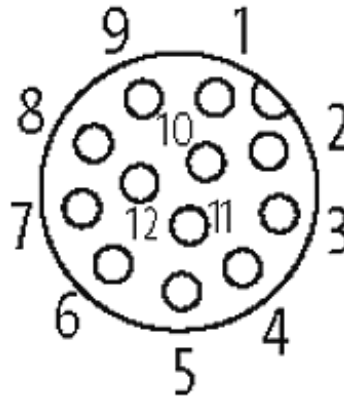

M12 FEMALE FLANGE PLUG A CODED FRONT MOUNT

PP-wires 12x0,14 0.2m

Flange M12 female
12-pole
Front mounting
with multi-strand wire

[Link to Product](#)**Illustration**

1	brown
2	blue
3	white
4	green
5	pink
6	yellow
7	black
8	gray
9	red
10	violet
11	gray/pink
12	red/blue

Female

Product may differ from Image

Form

Form 19181

Cables

Cable number	979
No./diameter of wires	12 × 0.14 mm ²
Wire isolation	PP (br, bl, wh, gn, pk, ye, bk, gr, rd, vi, grpk, rdbl)
Shore hardness outer jacket	74 ± 5D
Outer Ø	approx. 1.25 mm
Bend radius (fixed)	5 × outer Ø
Bend radius (moving)	15 × outer Ø
Temperature range (fixed)	-40...+85 °C
Temperature range (mobile)	-25...+85 °C

General data

Temperature range -25...+85 °C

Technical Data

Operating voltage	max. 30 V AC/DC
Operating current per contact	max. 1.5 A
Locking of ports	Screw thread M12 × 1 mm (recommended torque 0.6 Nm) self-securing
Protection	IP66K, IP67 inserted and tightened (EN 60529)

Material Zinc die casting, matte nickel plated

Commercial data

country of origin	DE
customs tariff number	85444290
minimum order quantity	1