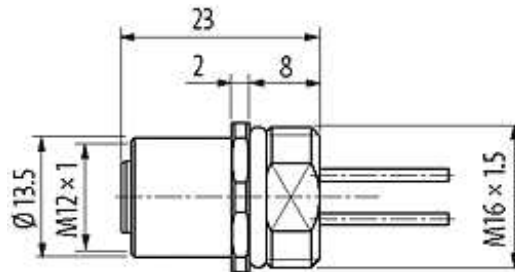

M12 FEMALE FLANGE PLUG A CODED FRONT MOUNT

PP-wires 12x0,14 0.2m

Flange M12 female
12-pole
Front mounting
with multi-strand wire

[Link to Product](#)**Illustration**

1	brown
2	blue
3	white
4	green
5	pink
6	yellow
7	black
8	gray
9	red
10	violet
11	gray/pink
12	red/blue

Female

Product may differ from Image

Form

Form 19181

Cables

Cable number	979
No./diameter of wires	12 × 0.14 mm ²
Wire isolation	PP (br, bl, wh, gn, pk, ye, bk, gr, rd, vi, grpk, rdbl)
Shore hardness outer jacket	74 ± 5D
Outer Ø	approx. 1.25 mm
Bend radius (fixed)	5 × outer Ø
Bend radius (moving)	15 × outer Ø
Temperature range (fixed)	-40...+85 °C
Temperature range (mobile)	-25...+85 °C

General data

Temperature range -25...+85 °C

Technical Data

Operating voltage	max. 30 V AC/DC
Operating current per contact	max. 1.5 A
Locking of ports	Screw thread M12 × 1 mm (recommended torque 0.6 Nm) self-securing
Protection	IP66K, IP67 inserted and tightened (EN 60529)

Material Zinc die casting, matte nickel plated

Commercial data

country of origin	DE
customs tariff number	85444290
minimum order quantity	1