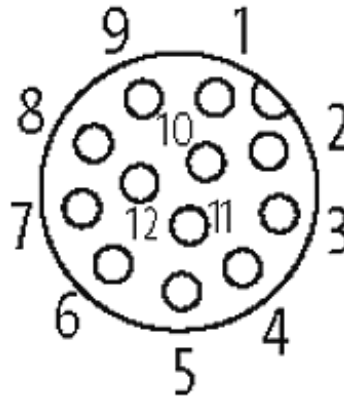

**M12 FEMALE FLANGE PLUG A CODED FRONT MOUNT**

PP-wires 12X0,14 0,5m

Flange M12 female  
12-pole  
Front mounting  
with multi-strand wire

[Link to Product](#)**Illustration**

1	▷	brown
2	▷	blue
3	▷	white
4	▷	green
5	▷	pink
6	▷	yellow
7	▷	black
8	▷	gray
9	▷	red
10	▷	violet
11	▷	gray/pink
12	▷	red/blue

## Female

Product may differ from Image

**Form**

Form 19181

**Cables**

Cable number	979
No./diameter of wires	12 × 0.14 mm <sup>2</sup>
Wire isolation	PP (br, bl, wh, gn, pk, ye, bk, gr, rd, vi, grpk, rdbl)
Shore hardness outer jacket	74 ± 5D
Outer Ø	approx. 1.25 mm
Bend radius (fixed)	5 × outer Ø
Bend radius (moving)	15 × outer Ø
Temperature range (fixed)	-40...+85 °C
Temperature range (mobile)	-25...+85 °C

**General data**

Temperature range -25...+85 °C

**Technical Data**

Operating voltage	max. 30 V AC/DC
Operating current per contact	max. 1.5 A
Locking of ports	Screw thread M12 × 1 mm (recommended torque 0.6 Nm) self-securing
Protection	IP66K, IP67 inserted and tightened (EN 60529)

Material Zinc die casting, matte nickel plated

**Commercial data**

country of origin	DE
customs tariff number	85444290
minimum order quantity	1