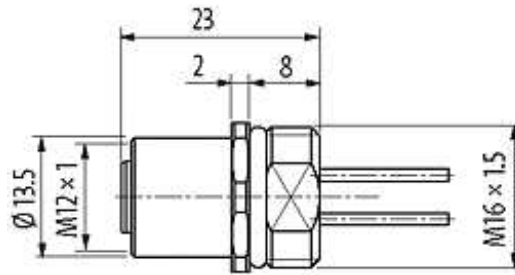

**M12 FEMALE FLANGE PLUG A CODED FRONT MOUNT**

PP-wires 12X0,14 0,5m

Flange M12 female  
12-pole  
Front mounting  
with multi-strand wire

[Link to Product](#)**Illustration**

1	▷	brown
2	▷	blue
3	▷	white
4	▷	green
5	▷	pink
6	▷	yellow
7	▷	black
8	▷	gray
9	▷	red
10	▷	violet
11	▷	gray/pink
12	▷	red/blue

## Female

Product may differ from Image

**Form**

Form 19181

**Cables**

Cable number	979
No./diameter of wires	12 × 0.14 mm <sup>2</sup>
Wire isolation	PP (br, bl, wh, gn, pk, ye, bk, gr, rd, vi, grpk, rdbl)
Shore hardness outer jacket	74 ± 5D
Outer Ø	approx. 1.25 mm
Bend radius (fixed)	5 × outer Ø
Bend radius (moving)	15 × outer Ø
Temperature range (fixed)	-40...+85 °C
Temperature range (mobile)	-25...+85 °C

**General data**

Temperature range -25...+85 °C

**Technical Data**

Operating voltage	max. 30 V AC/DC
Operating current per contact	max. 1.5 A
Locking of ports	Screw thread M12 × 1 mm (recommended torque 0.6 Nm) self-securing
Protection	IP66K, IP67 inserted and tightened (EN 60529)

Material Zinc die casting, matte nickel plated

**Commercial data**

country of origin	DE
customs tariff number	85444290
minimum order quantity	1