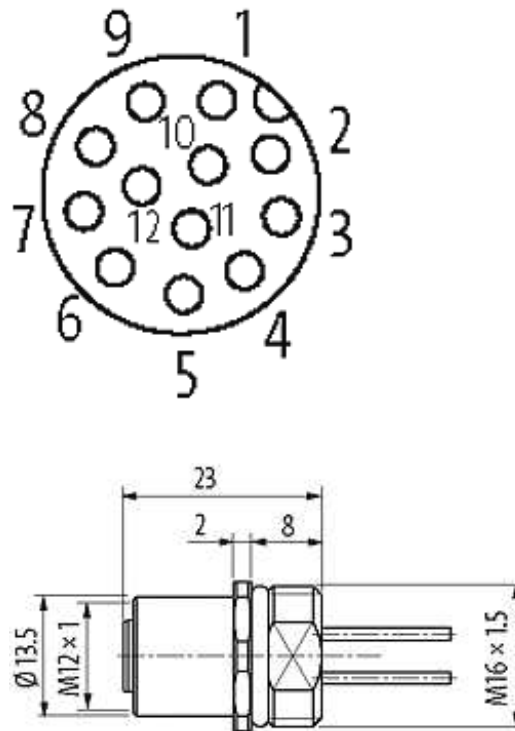

**M12 FEMALE FLANGE PLUG A CODED FRONT MOUNT**

PP-wires 12x0,14 1m

Flange M12 female  
12-pole  
Front mounting  
with multi-strand wire

[Link to Product](#)**Illustration**

1	▷	brown
2	▷	blue
3	▷	white
4	▷	green
5	▷	pink
6	▷	yellow
7	▷	black
8	▷	gray
9	▷	red
10	▷	violet
11	▷	gray/pink
12	▷	red/blue

## Female

Product may differ from Image

**Form**

Form 19181

**Cables**

Cable number	979
No./diameter of wires	12 × 0.14 mm <sup>2</sup>
Wire isolation	PP (br, bl, wh, gn, pk, ye, bk, gr, rd, vi, grpk, rdbl)
Shore hardness outer jacket	74 ± 5D
Outer Ø	approx. 1.25 mm
Bend radius (fixed)	5 × outer Ø
Bend radius (moving)	15 × outer Ø
Temperature range (fixed)	-40...+85 °C
Temperature range (mobile)	-25...+85 °C

**General data**

Temperature range -25...+85 °C

**Technical Data**

Operating voltage	max. 30 V AC/DC
Operating current per contact	max. 1.5 A
Locking of ports	Screw thread M12 × 1 mm (recommended torque 0.6 Nm) self-securing
Protection	IP66K, IP67 inserted and tightened (EN 60529)

Material Zinc die casting, matte nickel plated

**Commercial data**

country of origin	DE
customs tariff number	85444290
minimum order quantity	1