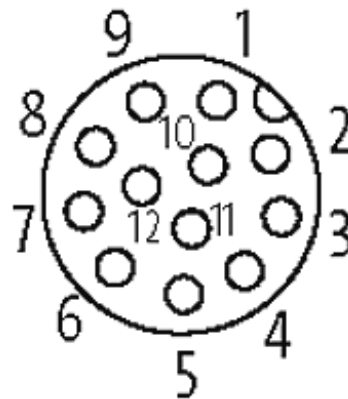

**M12 FEMALE FLANGE PLUG A CODED REAR MOUNT**

PP-wires 12x0,14 0.2m

Flange M12 female  
12-pole  
Rear mounting  
Mounting nut  
with multi-strand wire

[Link to Product](#)**Illustration**

1	brown
2	blue
3	white
4	green
5	pink
6	yellow
7	black
8	gray
9	red
10	violet
11	gray/pink
12	red/blue

# Female

Product may differ from Image

## Cables

Cable number	979
No./diameter of wires	12 x 0.14 mm <sup>2</sup>
Wire isolation	PP (br, bl, wh, gn, pk, ye, bk, gr, rd, vi, grpk, rdbl)
Shore hardness outer jacket	74 ± 5D
Outer Ø	approx. 1.25 mm
Bend radius (fixed)	5 x outer Ø
Bend radius (moving)	15 x outer Ø
Temperature range (fixed)	-40...+85 °C
Temperature range (mobile)	-25...+85 °C

Material CuZn, nickel plated

**Commercial data**

country of origin	DE
customs tariff number	85444290
minimum order quantity	1