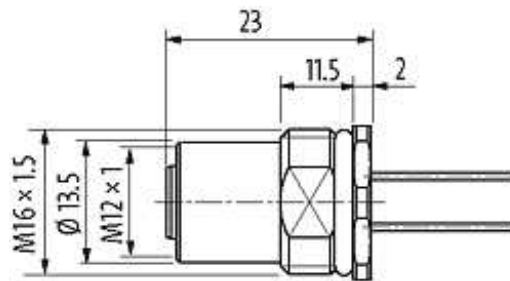

**M12 FEMALE FLANGE PLUG A CODED REAR MOUNT**

PP-wires 12x0,14 0.2m

Flange M12 female  
12-pole  
Rear mounting  
Mounting nut  
with multi-strand wire

[Link to Product](#)**Illustration**

1	brown
2	blue
3	white
4	green
5	pink
6	yellow
7	black
8	gray
9	red
10	violet
11	gray/pink
12	red/blue

# Female

Product may differ from Image

## Cables

Cable number	979
No./diameter of wires	12 x 0.14 mm <sup>2</sup>
Wire isolation	PP (br, bl, wh, gn, pk, ye, bk, gr, rd, vi, grpk, rdbl)
Shore hardness outer jacket	74 ± 5D
Outer Ø	approx. 1.25 mm
Bend radius (fixed)	5 x outer Ø
Bend radius (moving)	15 x outer Ø
Temperature range (fixed)	-40...+85 °C
Temperature range (mobile)	-25...+85 °C

## Technical Data

Operating voltage	max. 30 V AC/DC
Operating current per contact	max. 1.5 A
Locking of ports	Screw thread M12 x 1 mm (recommended torque 0.6 Nm) self-securing
Protection	IP66K, IP67 inserted and tightened (EN 60529)