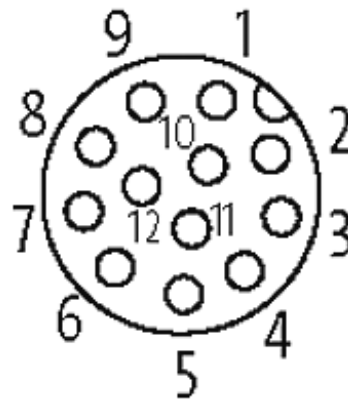

**M12 FEMALE FLANGE PLUG A CODED REAR MOUNT**

PP-wires 12x0,14 0.5m

Flange M12 female  
12-pole  
Rear mounting  
Mounting nut  
with multi-strand wire

[Link to Product](#)**Illustration**

1	brown
2	blue
3	white
4	green
5	pink
6	yellow
7	black
8	gray
9	red
10	violet
11	gray/pink
12	red/blue

# Female

Product may differ from Image

## Cables

Cable number	979
No./diameter of wires	12 x 0.14 mm <sup>2</sup>
Wire isolation	PP (br, bl, wh, gn, pk, ye, bk, gr, rd, vi, grpk, rdbl)
Shore hardness outer jacket	74 ± 5D
Outer Ø	approx. 1.25 mm
Bend radius (fixed)	5 x outer Ø
Bend radius (moving)	15 x outer Ø
Temperature range (fixed)	-40...+85 °C
Temperature range (mobile)	-25...+85 °C

Material CuZn, nickel plated

**Commercial data**

country of origin	DE
customs tariff number	85444290
minimum order quantity	1