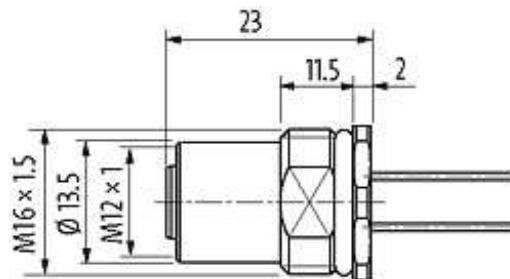

**M12 FEMALE FLANGE PLUG A CODED REAR MOUNT**

PP-wires 12x0,14 0.5m

Flange M12 female  
12-pole  
Rear mounting  
Mounting nut  
with multi-strand wire

[Link to Product](#)**Illustration**

1	brown
2	blue
3	white
4	green
5	pink
6	yellow
7	black
8	gray
9	red
10	violet
11	gray/pink
12	red/blue

# Female

Product may differ from Image

## Cables

Cable number	979
No./diameter of wires	12 x 0.14 mm <sup>2</sup>
Wire isolation	PP (br, bl, wh, gn, pk, ye, bk, gr, rd, vi, grpk, rdbl)
Shore hardness outer jacket	74 ± 5D
Outer Ø	approx. 1.25 mm
Bend radius (fixed)	5 x outer Ø
Bend radius (moving)	15 x outer Ø
Temperature range (fixed)	-40...+85 °C
Temperature range (mobile)	-25...+85 °C

## Technical Data

Operating voltage	max. 30 V AC/DC
Operating current per contact	max. 1.5 A
Locking of ports	Screw thread M12 x 1 mm (recommended torque 0.6 Nm) self-securing
Protection	IP66K, IP67 inserted and tightened (EN 60529)