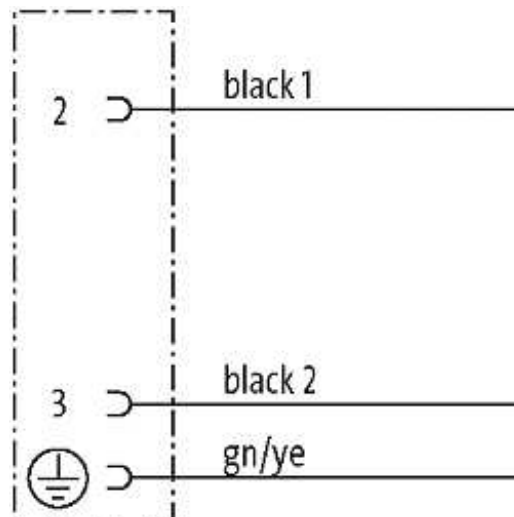

**M12 FEMALE FLANGE PLUG C CODED FRONT MOUNT**

PP-wires 3X0.75 0.2m

Flange M12 female  
3-pole  
Front mounting  
with multi-strand wire

[Link to Product](#)**Illustration**

Product may differ from Image

### Technical Data

Operating voltage	max. 250 V AC/DC
Operating current per contact	max. 4 A
Locking of ports	Screw thread M12 × 1 mm (recommended torque 0.6 Nm) self-securing
Protection	IP66K, IP67 inserted and tightened (EN 60529)