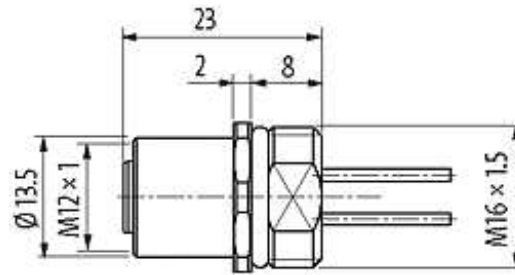

**M12 FEMALE FLANGE PLUG C CODED FRONT MOUNT**

PP-wires 3X0.75 0.2m

Flange M12 female  
3-pole  
Front mounting  
with multi-strand wire

[Link to Product](#)**Illustration**

Product may differ from Image

### Cables

Cable number	930
No./diameter of wires	3 × 0.75 mm <sup>2</sup>
Wire isolation	PP (bk num, gnye)
Shore hardness outer jacket	90 ± 5A
Outer Ø	approx. 1.85 mm
Bend radius (fixed)	5 × outer Ø
Bend radius (moving)	10 × outer Ø
Temperature range (fixed)	-40...+80 °C
Temperature range (mobile)	-25...+80 °C

### Technical Data

Operating voltage	max. 250 V AC/DC
Operating current per contact	max. 4 A
Locking of ports	Screw thread M12 × 1 mm (recommended torque 0.6 Nm) self-securing
Protection	IP66K, IP67 inserted and tightened (EN 60529)