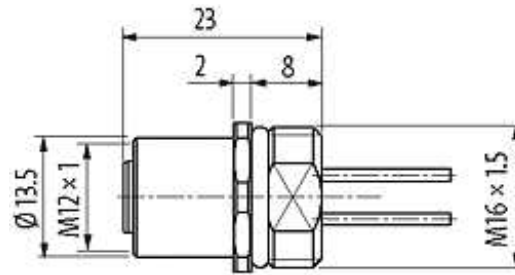

M12 FEMALE FLANGE PLUG C CODED FRONT MOUNT

PP-wires 3X0.75 0.5m

Flange M12 female
3-pole
Front mounting
with multi-strand wire

[Link to Product](#)**Illustration**

Product may differ from Image

Form

Form 20221

Cables

Cable number	930
No./diameter of wires	3 × 0.75 mm ²
Wire isolation	PP (bk num, gnye)
Shore hardness outer jacket	90 ± 5A
Outer Ø	approx. 1.85 mm
Bend radius (fixed)	5 × outer Ø
Bend radius (moving)	10 × outer Ø
Temperature range (fixed)	-40...+80 °C
Temperature range (mobile)	-25...+80 °C

General data

Temperature range -25...+85 °C

Technical Data

Operating voltage	max. 250 V AC/DC
Operating current per contact	max. 4 A
Locking of ports	Screw thread M12 × 1 mm (recommended torque 0.6 Nm) self-securing
Protection	IP66K, IP67 inserted and tightened (EN 60529)