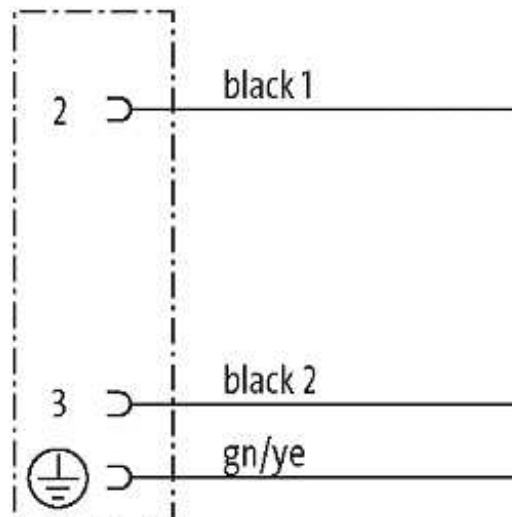

M12 FEMALE FLANGE PLUG C CODED FRONT MOUNT

PP-wires 3X0.75 0.5m

Flange M12 female
3-pole
Front mounting
with multi-strand wire

[Link to Product](#)**Illustration**

Product may differ from Image

Form

Form 20221

Cables

Cable number	930
No./diameter of wires	3 × 0.75 mm ²
Wire isolation	PP (bk num, gnye)
Shore hardness outer jacket	90 ± 5A
Outer Ø	approx. 1.85 mm
Bend radius (fixed)	5 × outer Ø
Bend radius (moving)	10 × outer Ø
Temperature range (fixed)	-40...+80 °C
Temperature range (mobile)	-25...+80 °C

General data

Temperature range -25...+85 °C

Technical Data

Operating voltage	max. 250 V AC/DC
Operating current per contact	max. 4 A
Locking of ports	Screw thread M12 × 1 mm (recommended torque 0.6 Nm) self-securing
Protection	IP66K, IP67 inserted and tightened (EN 60529)