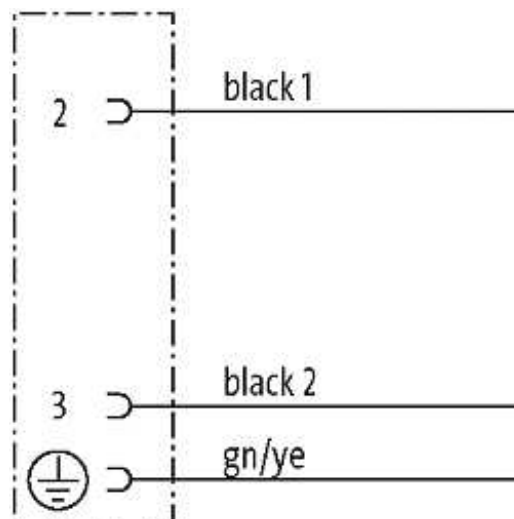

**M12 FEMALE FLANGE PLUG C CODED FRONT MOUNT**

PP-wires 3X0.75 1m

Flange M12 female  
3-pole  
Front mounting  
with multi-strand wire[Link to Product](#)**Illustration**

Product may differ from Image

### Technical Data

Operating voltage	max. 250 V AC/DC
Operating current per contact	max. 4 A
Locking of ports	Screw thread M12 × 1 mm (recommended torque 0.6 Nm) self-securing
Protection	IP66K, IP67 inserted and tightened (EN 60529)