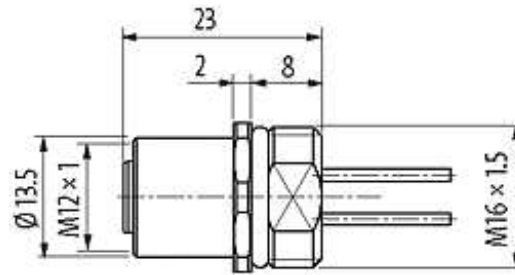

**M12 FEMALE FLANGE PLUG C CODED FRONT MOUNT**

PP-wires 3X0.75 1m

Flange M12 female  
3-pole  
Front mounting  
with multi-strand wire[Link to Product](#)**Illustration**

Product may differ from Image

### Cables

Cable number	930
No./diameter of wires	3 × 0.75 mm <sup>2</sup>
Wire isolation	PP (bk num, gnye)
Shore hardness outer jacket	90 ± 5A
Outer Ø	approx. 1.85 mm
Bend radius (fixed)	5 × outer Ø
Bend radius (moving)	10 × outer Ø
Temperature range (fixed)	-40...+80 °C
Temperature range (mobile)	-25...+80 °C

### Technical Data

Operating voltage	max. 250 V AC/DC
Operating current per contact	max. 4 A
Locking of ports	Screw thread M12 × 1 mm (recommended torque 0.6 Nm) self-securing
Protection	IP66K, IP67 inserted and tightened (EN 60529)