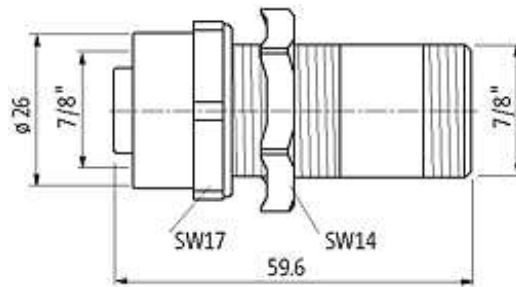

7/8"-BULKHEAD FLANGE PLUG 5 POLE

Ethernet CAT5
Control cabinet entry system 7/8"
7/8" (female/male)
5-pole

[Link to Product](#)

Illustration

Product may differ from Image

General data

Temperature range -20...+80 °C

Technical Data

Operating voltage max. 230/400 V AC/DC

Operating current per contact max. 12 A

Locking of ports Screw thread 7/8" (recommended torque 1.5 Nm) self-securing

Protection IP67 inserted and tightened (EN 60529)