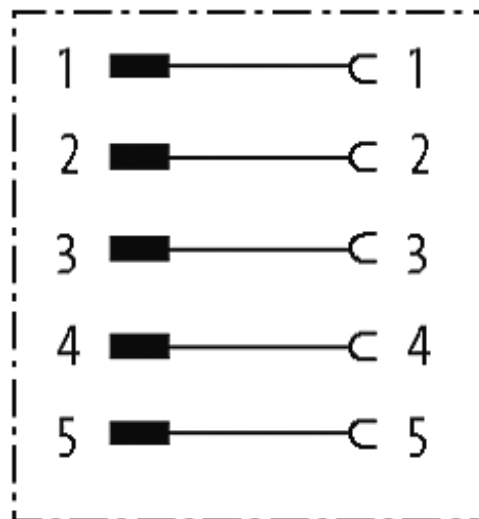

7/8"-BULKHEAD FLANGE PLUG 5 POLE

Ethernet CAT5
Control cabinet entry system 7/8"
7/8" (female/male)
5-pole

[Link to Product](#)

Illustration

Product may differ from Image

General data

Temperature range -20...+80 °C

Technical Data

Operating voltage max. 230/400 V AC/DC

Operating current per contact max. 12 A

Locking of ports Screw thread 7/8" (recommended torque 1.5 Nm) self-securing

Protection IP67 inserted and tightened (EN 60529)