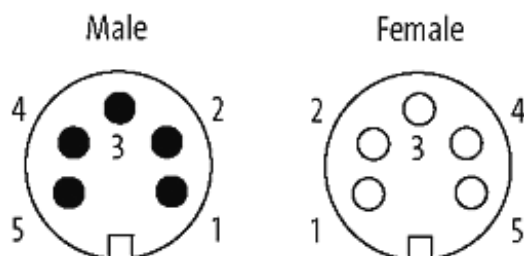

7/8"-BULKHEAD FLANGE PLUG 5 POLE

Ethernet CAT5
Control cabinet entry system 7/8"
7/8" (female/male)
5-pole

[Link to Product](#)

Illustration

Product may differ from Image

General data

Temperature range -20...+80 °C

Technical Data

Operating voltage max. 230/400 V AC/DC

Operating current per contact max. 12 A

Locking of ports Screw thread 7/8" (recommended torque 1.5 Nm) self-securing

Protection IP67 inserted and tightened (EN 60529)