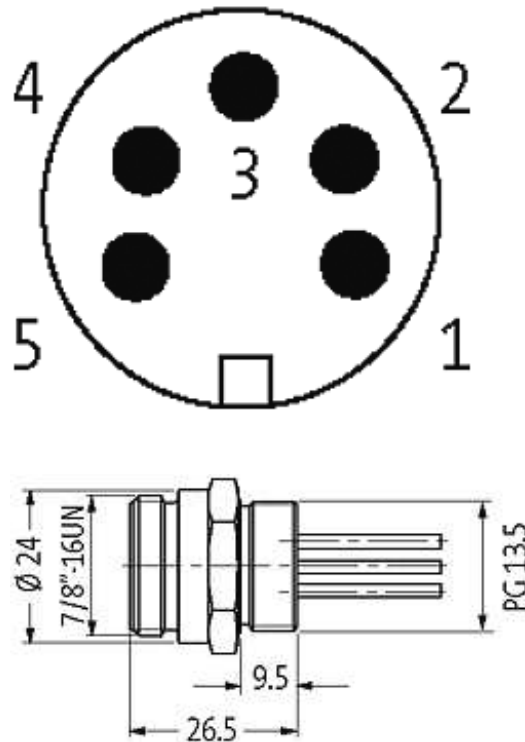

7/8" MALE FLANGE PLUG

Wire 5X0.75 0.2m

Flange 7/8" male
with multi-strand wire
5-pole[Link to Product](#)**Illustration**

Male

Product may differ from Image

Form

Form	78341
Form	78341
Form	78341

Cables

Cable number	978
Cable number	978
Cable number	978
No./diameter of wires	5 × AWG18
No./diameter of wires	5 × AWG18
No./diameter of wires	5 × AWG18

Wire isolation	PVC (br, wh, bl, bk, gnye)
Wire isolation	PVC (br, wh, bl, bk, gnye)
Wire isolation	PVC (br, wh, bl, bk, gnye)

Shore hardness outer jacket	75 ± 5A
Shore hardness outer jacket	75 ± 5A
Shore hardness outer jacket	75 ± 5A

Material (wire)	UL-Listed
Material (wire)	UL-Listed
Material (wire)	UL-Listed

Outer Ø	approx. 3.1 mm
---------	----------------

Outer Ø	approx. 3.1 mm
Outer Ø	approx. 3.1 mm
Bend radius (fixed)	10 × outer Ø
Bend radius (fixed)	10 × outer Ø
Bend radius (fixed)	10 × outer Ø
Bend radius (moving)	15 × outer Ø
Bend radius (moving)	15 × outer Ø
Bend radius (moving)	15 × outer Ø
Temperature range (fixed)	-25...+85 °C
Temperature range (fixed)	-25...+85 °C
Temperature range (fixed)	-25...+85 °C
Temperature range (mobile)	-10...+50 °C
Temperature range (mobile)	-10...+50 °C
Temperature range (mobile)	-10...+50 °C