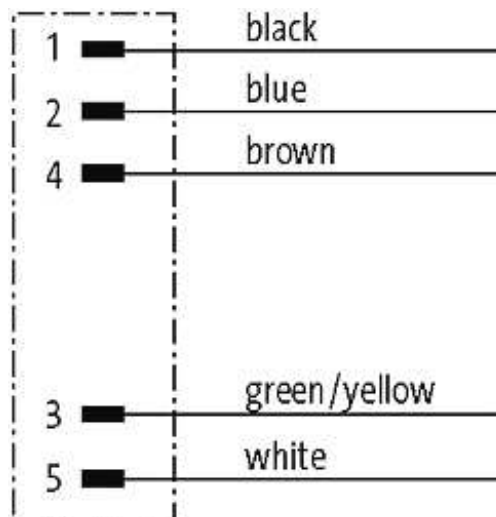

7/8" MALE FLANGE PLUG

Wire 5X0.75 0.2m

Flange 7/8" male
with multi-strand wire
5-pole[Link to Product](#)**Illustration**

Male

Product may differ from Image

Form

Form	78341
Form	78341
Form	78341

Cables

Cable number	978
Cable number	978
Cable number	978
No./diameter of wires	5 × AWG18
No./diameter of wires	5 × AWG18
No./diameter of wires	5 × AWG18

Wire isolation	PVC (br, wh, bl, bk, gnye)
Wire isolation	PVC (br, wh, bl, bk, gnye)
Wire isolation	PVC (br, wh, bl, bk, gnye)

Shore hardness outer jacket	75 ± 5A
Shore hardness outer jacket	75 ± 5A
Shore hardness outer jacket	75 ± 5A

Material (wire)	UL-Listed
Material (wire)	UL-Listed
Material (wire)	UL-Listed

Outer Ø	approx. 3.1 mm
---------	----------------