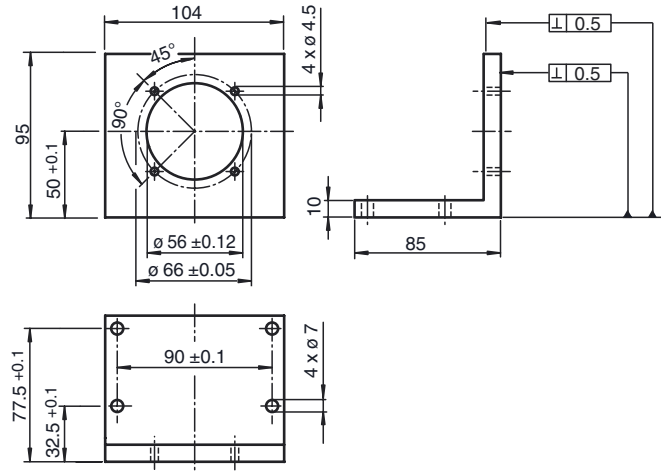

Dimensions

Technical data

Model Number

9278

Release date: 2013-12-02 12:17 Date of issue: 2013-12-02 044801_eng.xml

Refer to "General Notes Relating to Pepperl+Fuchs Product Information".

Pepperl+Fuchs Group
www.pepperl-fuchs.com