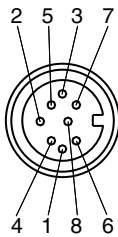

**Model Number**

42308A

Features

- Socket
- Straight
- 8-pin

Connection**Technical data****General specifications**

Type	Cable connector
Number of poles	8-pin
Construction type	straight

Standard conformity

Protection degree	IP67
-------------------	------