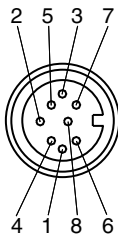

**Model Number**

42308B

Features

- Socket
- Angled
- 8-pin

Connection**Technical data****General specifications**

Type	Cable connector
Number of poles	8-pin
Construction type	angled

Standard conformity

Protection degree	IP67
-------------------	------