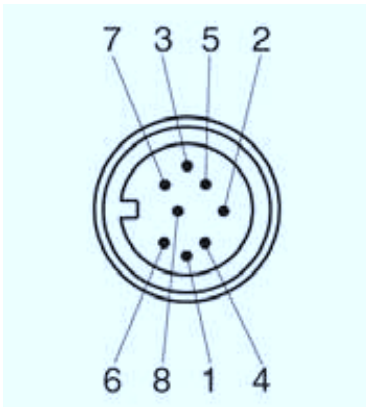

**Model Number**

42308C

Features

- Plug
- Straight
- 8-pin

Connection**Technical data****General specifications**

Type	Cable connector
Number of poles	8-pin
Construction type	straight

Standard conformity

Protection degree	IP67
-------------------	------