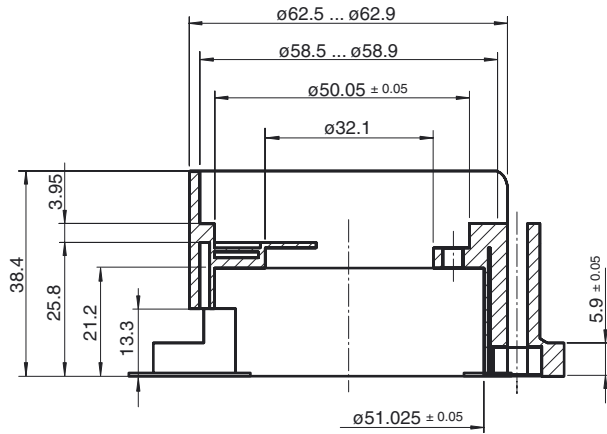

Dimensions

Model Number

9300

Mounting bracket for servo flange

Accessories

9311

Mounting set

Technical data