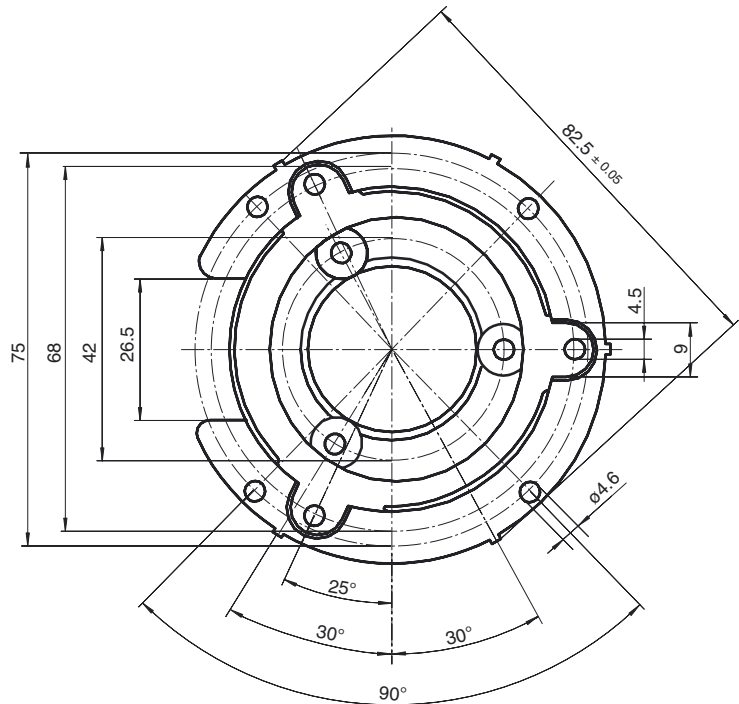

Dimensions

Model Number

9300

Mounting bracket for servo flange

Accessories

9311

Mounting set

Technical data