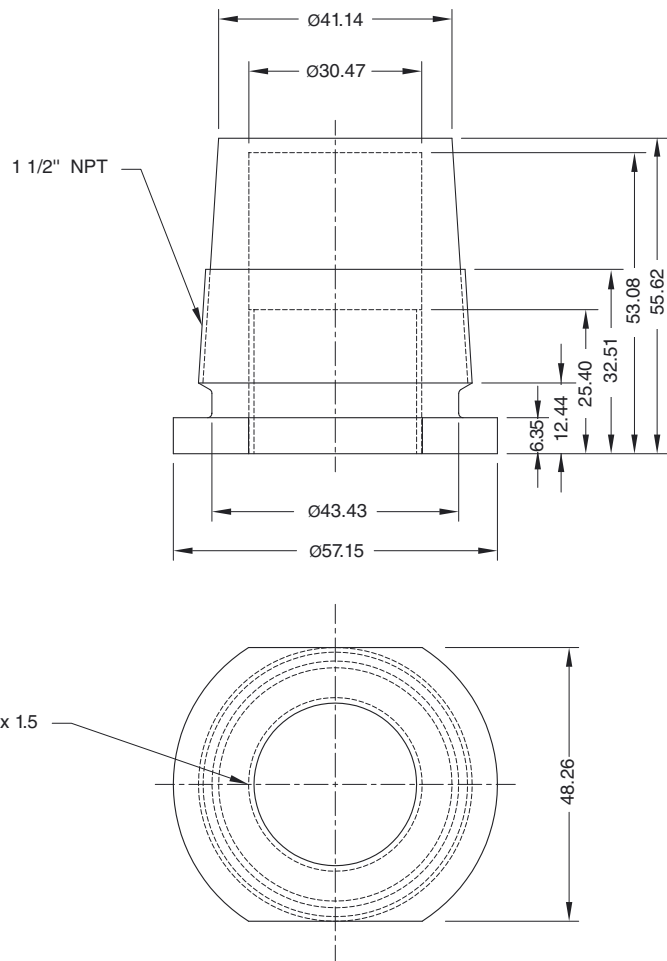

## Dimensions

### Model Number

M-101A/30MM

Sensor well

## Technical data