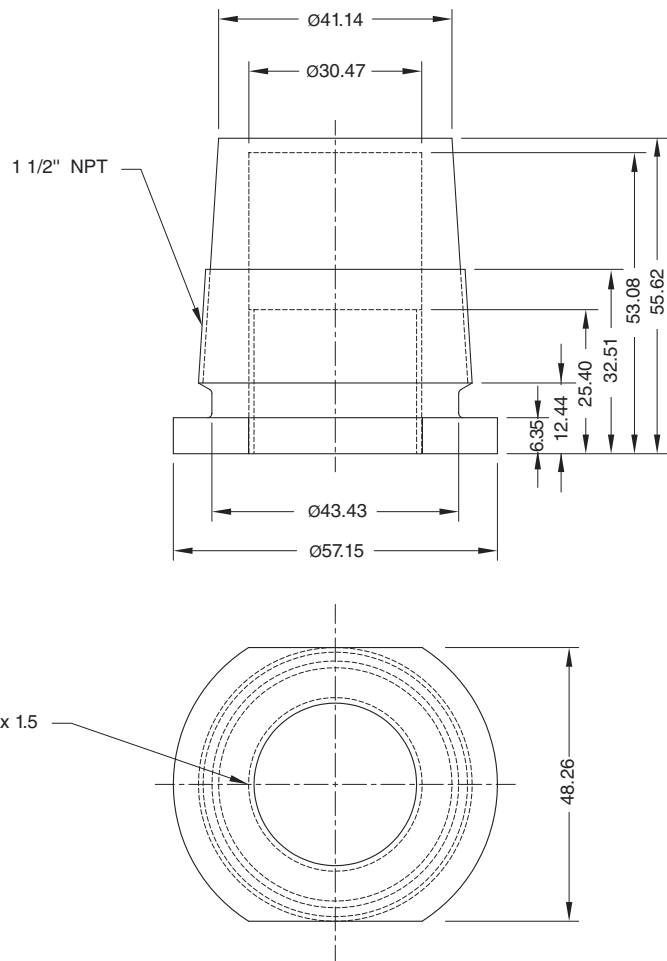

## Dimensions

### Model Number

**MH M-104A/30MM**

Sensor well

## Technical data